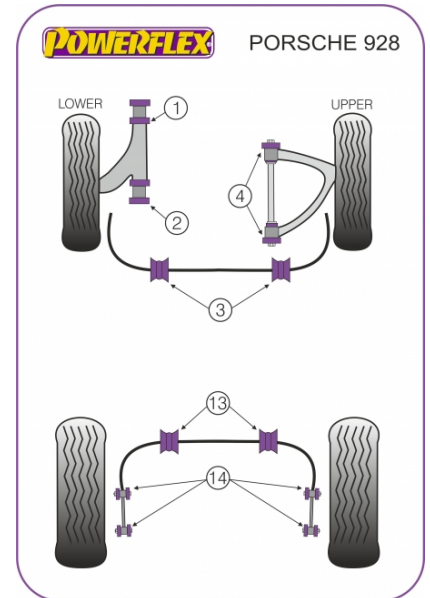

928 (1978-1995)

PRICING INFORMATION

The prices shown on our website are per bush.

To get the total pack price you will need to multiple this price by the number of bushes per vehicle.

Bush Price x Qty Per Car = Pack Price

In addition to the Road Series parts listed please check the Black Series website for other bushes suitable for this car that may be more suited to Track/Race use.

FRONT LOWER ARM FRONT BUSH

Qty Per Car 2

Diagram Ref. 1

Part No. **PFF 57701**

FRONT LOWER ARM REAR BUSH

Qty Per Car 2

Diagram Ref. 2

Part No. **PFF 57702**

FRONT ANTI ROLL BAR BUSH 26MM

Qty Per Car 2

Diagram Ref. 3

Part No. **PFF 5770326**

FRONT ANTI ROLL BAR BUSH 28MM

Qty Per Car 2

Diagram Ref. 3

Part No. **PFF 5770328**

FRONT UPPER ARM BUSH

Qty Per Car 4

Diagram Ref. 4

Part No. **PFF 57704**

REAR ANTI ROLL BAR BUSH 21MM

Qty Per Car 2

Diagram Ref. 13

Part No. **PFR 5771321**

REAR ANTI ROLL BAR BUSH 22MM

Qty Per Car 2

Diagram Ref. 13

Part No. **PFR 5771322**

REAR ANTI ROLL BAR LINK ROD BUSH

Qty Per Car 4

Diagram Ref. 14

Part No. **PFR 57714**