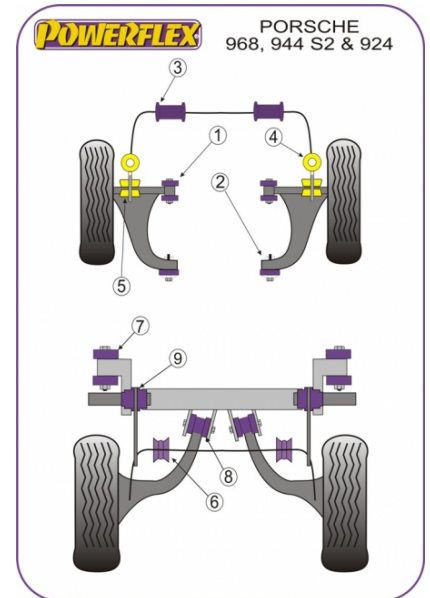

944 INC S2 & TURBO (1985 - 1991)

PRICING INFORMATION

The prices shown on our website are per bush.

To get the total pack price you will need to multiple this price by the number of bushes per vehicle.

Bush Price x Qty Per Car = Pack Price

Notes:

- PFF 5720516 fits anti roll bars measuring 20mm, 21.5mm 23mm & 24mm
- PFF 57206 fits anti roll bars measuring 25.5mm & 26.8mm
- Front Wishbone Rear Bush on some vehicles have a D shaped bush with a flat for these use PFF 57303, for models with a round bush use PFF 57203.

In addition to the Road Series parts listed please check the Black Series website for other bushes suitable for this car that may be more suited to Track/Race use.

FRONT WISHBONE FRONT BUSH

Qty Per Car **2**

Diagram Ref. **1**

Part No. **PFF 57101**

FRONT WISHBONE REAR BUSH

Qty Per Car **2**

Diagram Ref. **2**

Part No. **PFF 57203**

FRONT WISHBONE REAR BUSH

Qty Per Car **2**

Diagram Ref. **2**

Part No. **PFF 57303**

FRONT ANTI ROLL BAR BUSH 21.5MM

Qty Per Car **2**

Diagram Ref. **3**

Part No. **PFF 5720421.5**

FRONT ANTI ROLL BAR BUSH 25.5MM

Qty Per Car **2**

Diagram Ref. **3**

Part No. **PFF 5720425.5**