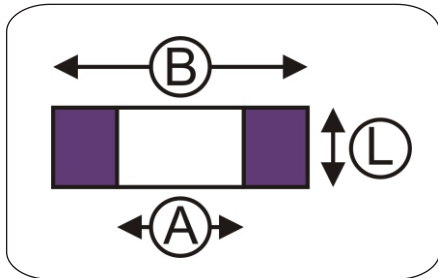

PART NUMBER

100, 200, 300 & 400 Series

DESCRIPTIO

Universal Bush Range

100 Series - This consists of 2 PU Parts and 1 x Stainless Steel Sleeve

BUSH DIMENSIONS							SLEEVE DIMS.			PRICE
PART NUMBER	A HOLE ID	B BODY OD	C LIP OD	G BODY LENGTH	H LIP LENGTH	L FULL LENGTH	A DIAMETER	B BORE	C LENGTH	E
PF 99101	16mm	24mm	31.5mm	31.65mm	4mm	35.68mm	16mm	8mm	75mm	
PF 99102	16mm	28mm	34mm	32mm	7mm	39mm	16mm	8mm	75mm	
PF 99103	16mm	30mm	37mm	32mm	7mm	39mm	16mm	8mm	75mm	
PF 99104	16mm	35mm	43mm	32mm	7mm	39mm	16mm	8mm	75mm	
PF 99105	16mm	26mm	43.18mm	32mm	7mm	39mm	16mm	8mm	90mm	
PF 99106	16mm	32mm	50.85mm	31.60mm	7mm	39mm	16mm	8mm	90mm	
PF 99107	16mm	38.10mm	50.85mm	31.60mm	7mm	39mm	13mm	8mm	90mm	
PF 99108	12.7mm	20.9mm	31.3mm	31.5mm	4mm	35.7mm	13mm	8mm	60mm	
PF 99111	19.05mm	28.95mm	34.50mm	12.6mm	4.1mm	16.7mm	19mm	10mm	34mm	
PF 99112	22.22mm	43.2mm	50.74mm	24.5mm	7.5mm	32mm	22.22mm	12mm	65mm	
PF 99113	16mm	25.64mm	32mm	17.5mm	5mm	22.5mm	16mm	10mm	46mm	

200 Series - This consists of 2 Polyurethane Washers

BUSH DIMENSIONS			
PART NUMBER	A HOLE ID	B BODY OD	L FULL LENGTH
PF 99201	10mm	20mm	6mm
PF 99202	10mm	25mm	6mm
PF 99203	10mm	35mm	6mm
PF 99204	17mm	50mm	15mm
PF 99205	32mm	50mm	15mm
PF 99206	32mm	75mm	25mm

300 Series - This consists of 2 Polyurethane Anti Roll Bar Mounts

BUSH DIMENSIONS											PRICE	KIT INC.
PART NUMBER	A HOLE ID	B BODY OD	C L LIP OD	D L FACE OD	E R LIP OD	G BODY	H L LIP	I R LIP	L OVERALL			
PF 99302	12mm	26.3mm	31.9mm	31mm	33.5mm	22.4mm	2.7mm	2.7mm	28mm		2 BUSHES	
PF 99303	14mm	26.2mm	31.60mm	30mm	32.60mm	22.20mm	3mm	3mm	28mm		2 BUSHES	
PF 99304	16mm	26.65mm	31.60mm	30mm	33mm	23mm	2.5mm	2.5mm	27.40mm		2 BUSHES	
PF 99305	18mm	26mm	31.60mm	31.20mm	33mm	22.2mm	2.8mm	2.8mm	27.50mm		2 BUSHES	
PF 99306	20mm	25.9mm	31.5mm	30.8mm	33.6mm	22mm	3mm	3mm	27.9mm		2 BUSHES	
PF 99307	22mm	26.2mm	32mm	31mm	33.5mm	22.5mm	2.8mm	2.8mm	28.5mm		2 BUSHES	