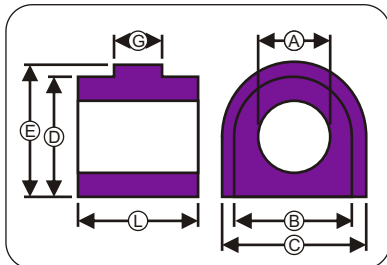

PART NUMBER

100, 200, 300 & 400 Series

DESCRIPTIO

Universal Bush Range

100 Series - This consists of 2 PU Parts and 1 x Stainless Steel Sleeve

BUSH DIMENSIONS							SLEEVE DIMS.			PRICE
PART NUMBER	A HOLE ID	B BODY OD	C LIP OD	G BODY LENGTH	H LIP LENGTH	L FULL LENGTH	A DIAMETER	B BORE	C LENGTH	E
PF 99101	16mm	24mm	31.5mm	31.65mm	4mm	35.68mm	16mm	8mm	75mm	
PF 99102	16mm	28mm	34mm	32mm	7mm	39mm	16mm	8mm	75mm	
PF 99103	16mm	30mm	37mm	32mm	7mm	39mm	16mm	8mm	75mm	
PF 99104	16mm	35mm	43mm	32mm	7mm	39mm	16mm	8mm	75mm	
PF 99105	16mm	26mm	43.18mm	32mm	7mm	39mm	16mm	8mm	90mm	
PF 99106	16mm	32mm	50.85mm	31.60mm	7mm	39mm	16mm	8mm	90mm	
PF 99107	16mm	38.10mm	50.85mm	31.60mm	7mm	39mm	13mm	8mm	90mm	
PF 99108	12.7mm	20.9mm	31.3mm	31.5mm	4mm	35.7mm	13mm	8mm	60mm	
PF 99111	19.05mm	28.95mm	34.50mm	12.6mm	4.1mm	16.7mm	19mm	10mm	34mm	
PF 99112	22.22mm	43.2mm	50.74mm	24.5mm	7.5mm	32mm	22.22mm	12mm	65mm	
PF 99113	16mm	25.64mm	32mm	17.5mm	5mm	22.5mm	16mm	10mm	46mm	

200 Series - This consists of 2 Polyurethane Washers

BUSH DIMENSIONS			
PART NUMBER	A HOLE ID	B BODY OD	L FULL LENGTH
PF 99201	10mm	20mm	6mm
PF 99202	10mm	25mm	6mm
PF 99203	10mm	35mm	6mm
PF 99204	17mm	50mm	15mm
PF 99205	32mm	50mm	15mm
PF 99206	32mm	75mm	25mm

300 Series - This consists of 2 Polyurethane Anti Roll Bar Mounts

BUSH DIMENSIONS											PRICE	KIT INC.
PART NUMBER	A HOLE ID	B BODY OD	C L LIP OD	D L FACE OD	E R LIP OD	G BODY	H L LIP	I R LIP	L OVERALL			
PF 99302	12mm	26.3mm	31.9mm	31mm	33.5mm	22.4mm	2.7mm	2.7mm	28mm		2 BUSHES	
PF 99303	14mm	26.2mm	31.60mm	30mm	32.60mm	22.20mm	3mm	3mm	28mm		2 BUSHES	
PF 99304	16mm	26.65mm	31.60mm	30mm	33mm	23mm	2.5mm	2.5mm	27.40mm		2 BUSHES	
PF 99305	18mm	26mm	31.60mm	31.20mm	33mm	22.2mm	2.8mm	2.8mm	27.50mm		2 BUSHES	
PF 99306	20mm	25.9mm	31.5mm	30.8mm	33.6mm	22mm	3mm	3mm	27.9mm		2 BUSHES	
PF 99307	22mm	26.2mm	32mm	31mm	33.5mm	22.5mm	2.8mm	2.8mm	28.5mm		2 BUSHES	