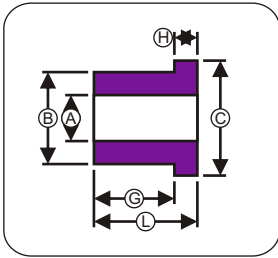

PART NUMBER

100, 200, 300 & 400 Series

DESCRIPTIO

Universal Bush Range

100 Series - This consists of 2 PU Parts and 1 x Stainless Steel Sleeve

BUSH DIMENSIONS							SLEEVE DIMS.			PRICE
PART NUMBER	A HOLE ID	B BODY OD	C LIP OD	G BODY LENGTH	H LIP LENGTH	L FULL LENGTH	A DIAMETER	B BORE	C LENGTH	E
PF 99101	16mm	24mm	31.5mm	31.65mm	4mm	35.68mm	16mm	8mm	75mm	
PF 99102	16mm	28mm	34mm	32mm	7mm	39mm	16mm	8mm	75mm	
PF 99103	16mm	30mm	37mm	32mm	7mm	39mm	16mm	8mm	75mm	
PF 99104	16mm	35mm	43mm	32mm	7mm	39mm	16mm	8mm	75mm	
PF 99105	16mm	26mm	43.18mm	32mm	7mm	39mm	16mm	8mm	90mm	
PF 99106	16mm	32mm	50.85mm	31.60mm	7mm	39mm	16mm	8mm	90mm	
PF 99107	16mm	38.10mm	50.85mm	31.60mm	7mm	39mm	13mm	8mm	90mm	
PF 99108	12.7mm	20.9mm	31.3mm	31.5mm	4mm	35.7mm	13mm	8mm	60mm	
PF 99111	19.05mm	28.95mm	34.50mm	12.6mm	4.1mm	16.7mm	19mm	10mm	34mm	
PF 99112	22.22mm	43.2mm	50.74mm	24.5mm	7.5mm	32mm	22.22mm	12mm	65mm	
PF 99113	16mm	25.64mm	32mm	17.5mm	5mm	22.5mm	16mm	10mm	46mm	

200 Series - This consists of 2 Polyurethane Washers

BUSH DIMENSIONS			
PART NUMBER	A HOLE ID	B BODY OD	L FULL LENGTH
PF 99201	10mm	20mm	6mm
PF 99202	10mm	25mm	6mm
PF 99203	10mm	35mm	6mm
PF 99204	17mm	50mm	15mm
PF 99205	32mm	50mm	15mm
PF 99206	32mm	75mm	25mm

300 Series - This consists of 2 Polyurethane Anti Roll Bar Mounts

BUSH DIMENSIONS											PRICE	KIT INC.
PART NUMBER	A HOLE ID	B BODY OD	C L LIP OD	D L FACE OD	E R LIP OD	G BODY	H L LIP	I R LIP	L OVERALL			
PF 99302	12mm	26.3mm	31.9mm	31mm	33.5mm	22.4mm	2.7mm	2.7mm	28mm		2 BUSHES	
PF 99303	14mm	26.2mm	31.60mm	30mm	32.60mm	22.20mm	3mm	3mm	28mm		2 BUSHES	
PF 99304	16mm	26.65mm	31.60mm	30mm	33mm	23mm	2.5mm	2.5mm	27.40mm		2 BUSHES	
PF 99305	18mm	26mm	31.60mm	31.20mm	33mm	22.2mm	2.8mm	2.8mm	27.50mm		2 BUSHES	
PF 99306	20mm	25.9mm	31.5mm	30.8mm	33.6mm	22mm	3mm	3mm	27.9mm		2 BUSHES	
PF 99307	22mm	26.2mm	32mm	31mm	33.5mm	22.5mm	2.8mm	2.8mm	28.5mm		2 BUSHES	