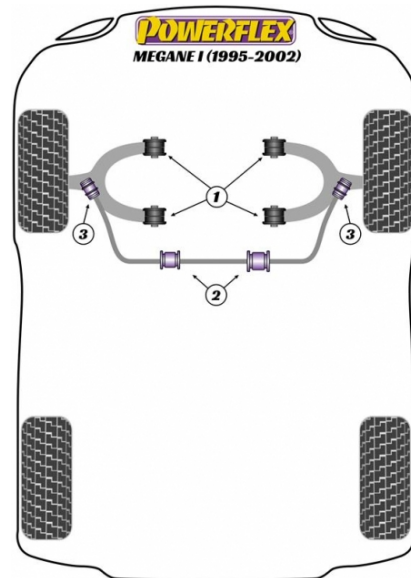

MEGANE I (1995-2002)

The prices shown on our website are per bush.

To get the total pack price you will need to multiple this price by the number of bushes per vehicle.

Bush Price x Qty Per Car = Pack Price

In addition to the Road Series parts listed please check the Black Series website for other bushes suitable for this car that may be more suited to Track/Race use.

POWERALIGN CAMBER BOLT KIT (12MM)

Qty Per Car **1**

Diagram Ref. **N/A**

Part No. **PFA100-12**

FRONT LOWER WISHBONE BUSH

Qty Per Car **4**

Diagram Ref. **1**

Part No. **PFF 60301**

FRONT LOWER WISHBONE BUSH, CAMBER ADJUSTABLE

Qty Per Car **4**

Diagram Ref. **1**

Part No. **PFF 60301G**

FRONT ANTI ROLL BAR CHASSIS MOUNT BUSH 23MM

Qty Per Car **2**

Diagram Ref. **2**

Part No. **PFF 6020223**

FRONT ANTI ROLL BAR CHASSIS MOUNT BUSH 24MM

Qty Per Car **2**