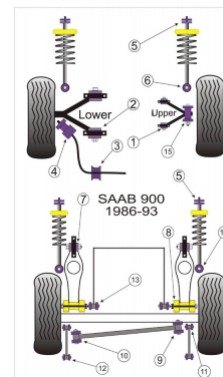

## SAAB - 900 (1983-1993)

In addition to the Road Series parts listed please check the Black Series website for other bushes suitable for this car that may be more suited to Track/Race use.

Bush description	Quantity Per Car	Diagram Reference	Part Number	Retail Price Each
 <b>Front Wishbone Upper Arm Bush</b>	<b>4</b>	<b>1</b>	<b>PFF 66401</b>	
 <b>Front Wishbone Lower Bush</b>	<b>4</b>	<b>2</b>	<b>PFF 66402</b>	
 <b>Front Anti Roll Bar Mounting</b>	<b>2</b>	<b>3</b>	<b>PFF 66403</b>	
 <b>Front Anti Roll Bar To Wishbone Bush</b>	<b>2</b>	<b>4</b>	<b>PFF 66404</b>	
 <b>Shock Top Mounting</b>	<b>4</b>	<b>5</b>	<b>PFF 66405</b>	