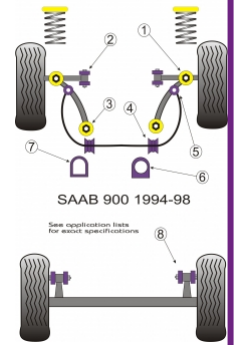

SAAB - 900 (1994-1998)

NOTE

- **PFF 66301** fits models produced between 1995 to 1998 and measures 58mm diameter. It does not fit 1994 models.
- For models produced in 1994, use **PFF 66306** which is a smaller bush measuring 45mm diameter.
- **PFF 66303** does not fit 1994 models, fits models from 1995 on

In addition to the Road Series parts listed please check the Black Series website for other bushes suitable for this car that may be more suited to Track/Race use.

Bush description	Quantity Per Car	Diagram Reference	Part Number	Retail Price Each
 Front Track Control Arm Outer Bush	2	1	PFF 66301	
 Front Track Control Arm Outer Bush	2	1	PFF 66306	
 Front Track Control Arm Inner Bush	2	2	PFF 66302	