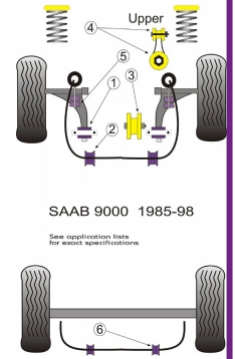

## SAAB - 9000 (1985-1998)

### Notes:

- PFF 66120 fits cars upto 1993 fitted with a manual gearbox.
- PFF 66121 fits cars from 1994 with a manual gearbox, also cars fitted with an automatic gearbox 1985 to 1998.

In addition to the Road Series parts listed please check the Black Series website for other bushes suitable for this car that may be more suited to Track/Race use.

Bush description	Quantity Per Car	Diagram Reference	Part Number	Retail Price Each
 <b>Front Wishbone Rear Bush</b>	2	1	<b>PFF 66101</b>	
 <b>Front Anti Roll Bar Bush 18mm</b>	2	2	<b>PFF 6610218</b>	
 <b>Front Anti Roll Bar Bush 19mm</b>	2	2	<b>PFF 6610219</b>	