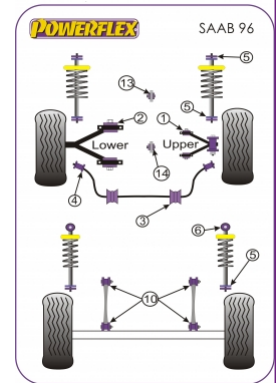

## SAAB - 96 (1960-1979)

In addition to the Road Series parts listed please check the Black Series website for other bushes suitable for this car that may be more suited to Track/Race use.

Bush description	Quantity Per Car	Diagram Reference	Part Number	Retail Price Each
 Front Wishbone Upper Arm Bush	4	1	PFF 66401	
 Front Wishbone Lower Bush	4	2	PFF 66402	
 Front Anti Roll Bar Mounting Bush 12.7mm	2	3	PFF 6640612.7	
 Front Anti Roll Bar To Wishbone Mounting Bush	2	4	PFF 66407	