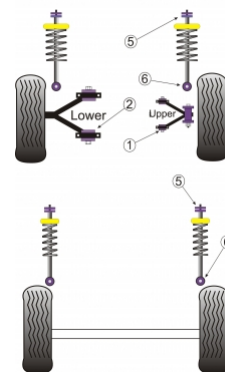

SAAB - 99 (1970-1974)

PRODUCT PRICING INFORMATION

The prices shown on our website are per bush.

To get the total pack price you will need to multiple this price by the number of bushes per vehicle.

Bush Price x Qty Per Car = Pack Price

In addition to the Road Series parts listed please check the Black Series website for other bushes suitable for this car that may be more suited to Track/Race use.

Bush description	Quantity Per Car	Diagram Reference	Part Number	Retail Price Each
 Front Wishbone Upper Arm Bush	4	1	PFF 66401	
 Front Wishbone Lower Bush	4	2	PFF 66402	
 Shock Absorber Top Mounting	4	5	PFF 66425	
 Shock Absorber Bottom Mounting	4	6	PFF 66405	
 Rear Wishbone Front Mounting Bush	2	7	PFR 66423	