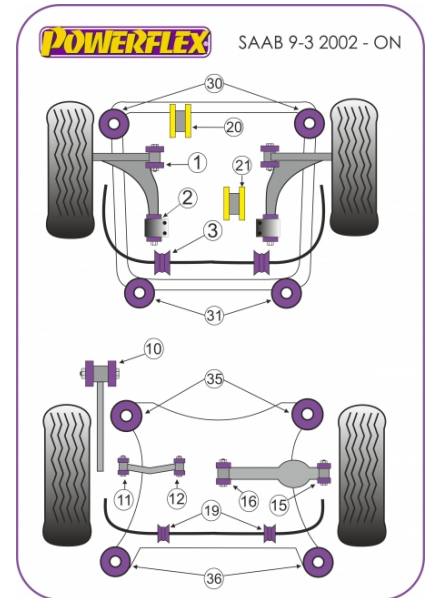

9-3 (2002-ON)

PRICING INFORMATION

The prices shown on our website are per bush.

To get the total pack price you will need to multiple this price by the number of bushes per vehicle.

Bush Price x Qty Per Car = Pack Price

Notes:

- Two types of front anti roll bar bushes are used, PFF 66503-* replaces single piece design. PFF 801203-* replaces the two piece design
- Vehicles upto 2005 use PFF 66521 rear lower engine mount insert (rectangular sleeve), vehicles manufactured after 2005 use PFF 801221 (round sleeve)
- For diesel models use engine mount insert part numbers, PFF 801220R & PFF 66521R or PFF 801221R
- PFR 801211 Fits arms using a spherical type bush 47mm in diameter, for arms with a 38mm rubber bush use PFR 801217
- PFR 801235 & PFR 801236 Fit saloon and estate 2 wheel drive models only, not 4x4 or cabriolet.

In addition to the Road Series parts listed please check the Black Series website for other bushes suitable for this car that may be more suited to Track/Race use.

FRONT LOWER WISHBONE FRONT BUSH

Qty Per Car **2**

Diagram Ref. **1**

Part No. **PFF 801201**

FRONT LOWER WISHBONE REAR BUSH

Qty Per Car **2**

Diagram Ref. **2**

Part No. **PFF 801202**

FRONT ANTI ROLL BAR MOUNTING BUSH 24MM

Qty Per Car **2**

Diagram Ref. **3**

Part No. **PFF 6650324**

FRONT ANTI ROLL BAR MOUNTING BUSH 25MM

Qty Per Car **2**

Diagram Ref. **3**

Part No. **PFF 6650325**

FRONT ANTI ROLL BAR MOUNTING BUSH 24MM (2 PIECE)

Qty Per Car **2**

Diagram Ref. **3**

Part No. **PFF 80120324**