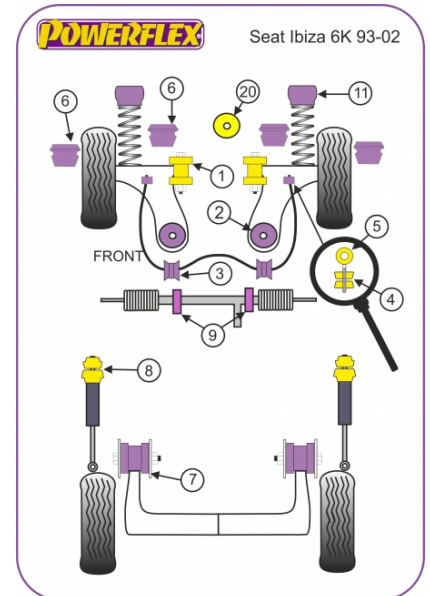

IBIZA 6K (1993-2002)

The prices shown on our website are per bush.

To get the total pack price you will need to multiple this price by the number of bushes per vehicle.

Bush Price x Qty Per Car = Pack Price

Notes

1. Rear Beam Mounting Bush PFR 85615 is for model years 1993 to 1999, it measures 58mm diameter
2. Rear Beam Mounting Bush PFR 85915 is for model years 1997 to 2002, it measures 71.5mm diameter
3. For power steering mount bushes please measure the width of bracket and select the correct part number.
4. PFF 85232 is suitable for vehicles with a 18.5mm wide bracket.
5. PFF 85233 is suitable for vehicles with a 15mm wide bracket.
6. PFF 85239 Fits models from 1993 to 1999 with chassis numbers 6K-TR-080 001 onwards, 6K-ZR-082 401 onwards and 6K-ZR-599 965 onwards.

In addition to the Road Series parts listed please check the Black Series website for other bushes suitable for this car that may be more suited to Track/Race use.

FRONT WISHBONE FRONT BUSH

Qty Per Car **2**

Diagram Ref. **1**

Part No. **PFF 85201**

FRONT WISHBONE REAR BUSH

Qty Per Car **2**

Diagram Ref. **2**

Part No. **PFF 85204**

FRONT ANTI ROLL BAR BUSH 18MM

Qty Per Car **2**

Diagram Ref. **3**

Part No. **PFF 85205**

FRONT ANTI ROLL BAR BUSH 20MM

Qty Per Car **2**

Diagram Ref. **3**

Part No. **PFF 8520520**

FRONT EYE BOLT MOUNTING BUSH

Qty Per Car **2**

Diagram Ref. **4**

Part No. **PFF 85208**