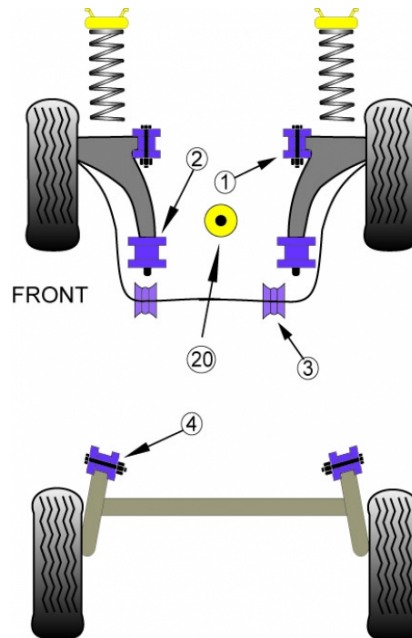

### Bush Price x Qty Per Car = Pack Price

Notes:

- PFR 85610 fits models with a 69mm diameter bore rear beam.  
For vehicles with 72.5mm bore please use PFR 85415.
- PFF 85620 is suitable for petrol engined road models
- PFF 85620P is suitable for track car/tuned models
- PFF 85620R is suitable for diesel engine models
- Fitting engine mount bush to 1.4 TDI 3 cylinders is not advisable

### FRONT WISHBONE FRONT BUSH

Qty Per Car **2**

Diagram Ref. **1**

Part No. **PFF 85201**

### FRONT ANTI ROLL BAR BUSH 16MM

Qty Per Car **2**

Diagram Ref. **3**

Part No. **PFF 8560316**

### FRONT ANTI ROLL BAR BUSH 18MM

Qty Per Car **2**

Diagram Ref. **3**

Part No. **PFF 8560318**