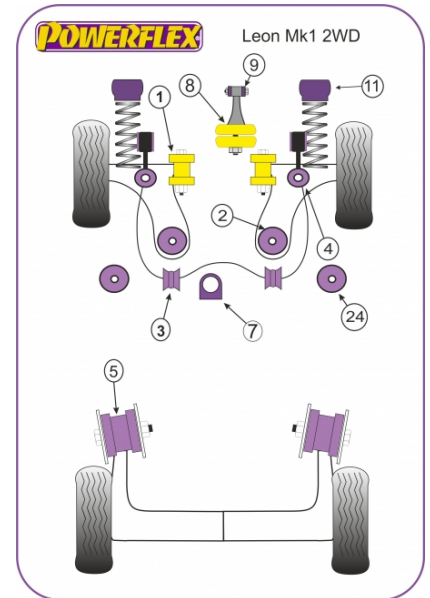

LEON & CUPRA MK1 TYP 1M 2WD (1999-2005)

The prices shown on our website are per bush.

To get the total pack price you will need to multiple this price by the number of bushes per vehicle.

Bush Price x Qty Per Car = Pack Price

A Powerflex Handling Pack is now available for this vehicle. Please click here for more information

Notes

- For pressed steel front wishbones use PFF 85201 & PFF 85410
- For cast wishbones use PFF 85201 or PFF 3501 & PFF 3610. (Neither PFF 85201 or PFF 85410 fit the Cupra R)
- On cast wishbones the later cars have a larger 45mm bush, in this case please use PFF 3501.
- For earlier cars with a 30mm bush please use PFF 85201.
- PFF 85414 is for Race use and is a rose joint type bush, it fits both pressed steel and cast wishbones
- PFR 85610 fits models with a 69mm diameter bore rear beam. For vehicles with 72.5mm bore please use PFR 85415.

In addition to the Road Series parts listed please check the Black Series website for other bushes suitable for this car that may be more suited to Track/Race use.

POWERFLEX HANDLING PACK (PETROL ONLY)

Qty Per Car **1**

Diagram Ref.

Part No. **PF3K-1001**