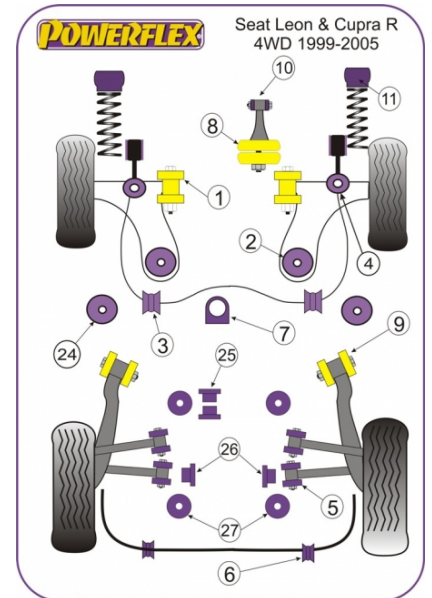

A Powerflex Handling Pack is now available for this vehicle. Please click [here](#) for more information