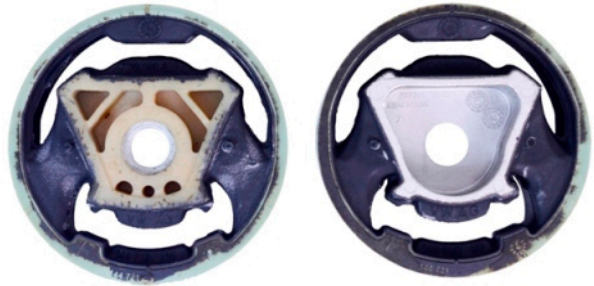

Use PFF85-832 Or PFF85-833 For OEM
part number 5Q0198 037 B

In addition to the Road Series parts listed please check the Black Series website for other bushes suitable for this car that may be more suited to Track/Race use.

POWERFLEX HANDLING PACK (2012 -)

Qty Per Car **1**

Diagram Ref.

Part No. **PF85K-1007**

POWERFLEX HANDLING PACK (2012 -)

Qty Per Car **1**

Diagram Ref.

Part No. **PF85K-1008**

FRONT WISHBONE FRONT BUSH

Qty Per Car **2**

Diagram Ref. **1**

Part No. **PF 85501**

FRONT WISHBONE FRONT BUSH CAMBER ADJUSTABLE

Qty Per Car **2**

Diagram Ref. **1**

Part No. **PF 85501G**

exc. VAT **£46.95**

inc. VAT **£56.34**

FRONT WISHBONE REAR BUSH

Qty Per Car **2**

Diagram Ref. **2**

Part No. **PF 85802**

FRONT ANTI ROLL BAR BUSH 21.7MM

Qty Per Car **2**

Diagram Ref. **3**

Part No. **PF 8580321.7**