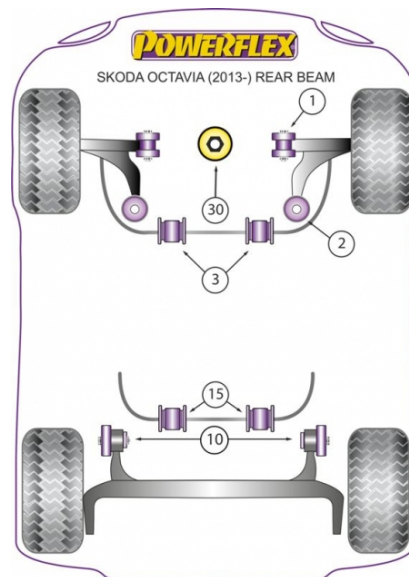

OCTAVIA 5E UP TO 150PS REAR BEAM

The prices shown on our website are per bush.

To get the total pack price you will need to multiple this price by the number of bushes per vehicle.

Bush Price x Qty Per Car = Pack Price

Model	Displacement	
1.2 TSI	1197 ccm, I4, 16V DOHC, turbocharged	63kW (86 PS; 85 hp)
1.2 TSI	1197 ccm, I4, 16V DOHC, turbocharged	77kW (105 PS; 103 hp)
1.4 G-TEC	1395 ccm, I4, 16V DOHC, TSI bi-fuel, turbocharged	81 Kw (110 PS; 109 hp)
1.6 TDI	1598 ccm, I4, 16V DOHC, common-rail, turbocharged	66kW (90 PS; 89 hp)
1.6 TDI	1598 ccm, I4, 16V DOHC, common-rail, turbocharged	77kW (105 PS; 103 hp)
1.6 TDI GreenLine	1598 ccm, I4, 16V DOHC, common-rail, turbocharged	81 Kw (110 PS; 107 hp)
2.0 TDI	1968 ccm, I4, 16V DOHC, common-rail, turbocharged	105 Kw (143 PS; 141 hp)
2.0 TDI	1968 ccm, I4, 16V DOHC, common-rail, turbocharged	110 kW (150 PS; 148 hp)

- PFF 85830 is an insert for OEM part number 5Q0198 037 A.
- PFF 85831 is a complete bush for OEM part number 5Q0198 037 A.
- PFF 85832 is an insert for OEM part number 5Q0198 037 B.
- PFF 85833 is a complete bush for OEM part number 5Q0198 037 B.