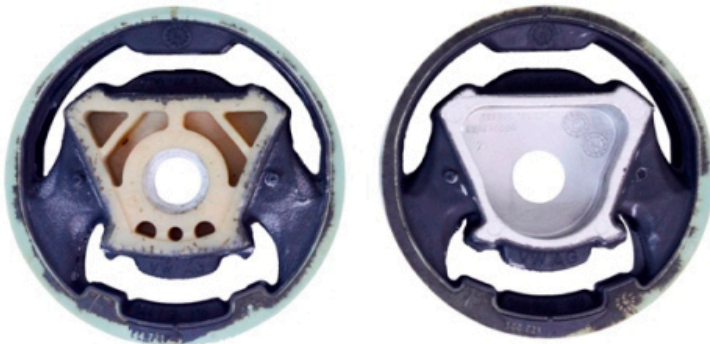

Use PFF85-832 Or PFF85-833 For OEM
part number 5Q0198 037 B

In addition to the Road Series parts listed please check the Black Series website for other bushes suitable for this car that may be more suited to Track/Race use.

FRONT WISHBONE FRONT BUSH

Qty Per Car **2**

Diagram Ref. **1**

Part No. **PFF 85501**

FRONT WISHBONE FRONT BUSH CAMBER ADJUSTABLE

Qty Per Car **2**

Diagram Ref. **1**

Part No. **PFF 85501G**

FRONT WISHBONE REAR BUSH

Qty Per Car **2**

Diagram Ref. **2**

Part No. **PFF 85802**

FRONT ANTI ROLL BAR BUSH 21.7MM

Qty Per Car **2**

Diagram Ref. **3**

Part No. **PFF 8580321.7**

REAR BEAM MOUNTING BUSH

Qty Per Car **2**

Diagram Ref. **10**

Part No. **PFR 85810**