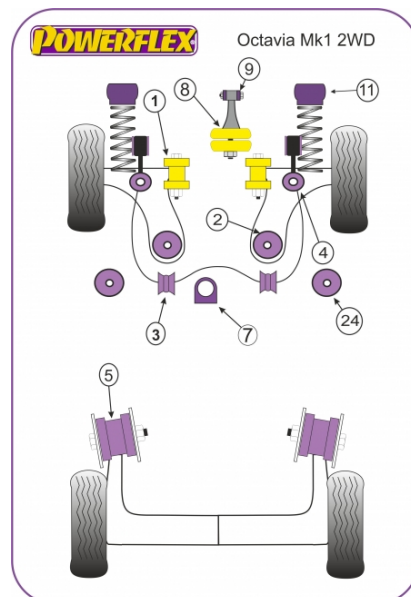

Notes

- PFF 85414 Is for Race use and is a rose joint type bush
- PFR 85610 fits models with a 69mm diameter bore rear beam.
For vehicles with 72.5mm bore please use PFR 85415.

In addition to the Road Series parts listed please check the Black Series website for other bushes suitable for this car that may be more suited to Track/Race use.

FRONT WISHBONE FRONT BUSH

Qty Per Car **2**

Diagram Ref. **1**

Part No. **PFF 85201**

FRONT WISHBONE REAR BUSH

Qty Per Car **2**

Diagram Ref. **2**

Part No. **PFF 85410**

FRONT WISHBONE REAR BUSH (RACE USE)

Qty Per Car **2**

Diagram Ref. **2**

Part No. **PFF 85414**

FRONT ANTI ROLL BAR MOUNT

Qty Per Car **2**

Diagram Ref. **3**

Part No. **PFF 8541121**

REAR BEAM MOUNTING BUSH, 72.5MM

Qty Per Car **2**

Diagram Ref. **5**

Part No. **PFR 85415**

REAR BEAM MOUNTING BUSH, 69MM

Qty Per Car **2**

Diagram Ref. **5**

Part No. **PFR 85610**