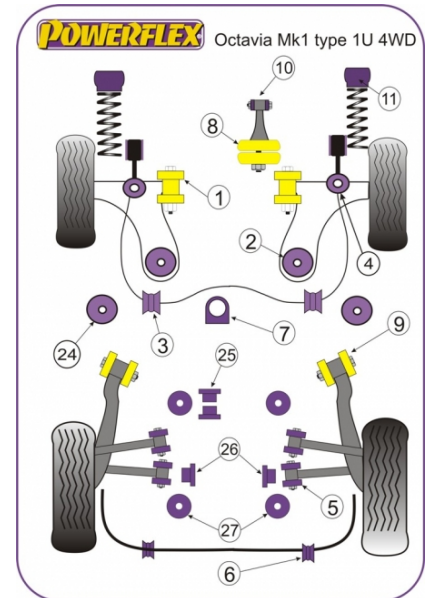

FRONT WISHBONE FRONT BUSH

Qty Per Car **2**

Diagram Ref. **1**

Part No. **PFF 85201**

FRONT WISHBONE REAR BUSH

Qty Per Car **2**

Diagram Ref. **2**

Part No. **PFF 85410**

FRONT WISHBONE REAR BUSH (RACE USE) FITS ALL MODELS

Qty Per Car **2**

Diagram Ref. **2**

Part No. **PFF 85414**

FRONT ANTI ROLL BAR BUSH 19MM

Qty Per Car **2**

Diagram Ref. **3**

Part No. **PFF 8541119**

REAR ARM INNER BUSH CAMBER ADJUSTABLE

Qty Per Car **4**

Diagram Ref. **5**

Part No. **PFR 3510G**

REAR ANTI ROLL BAR MOUNTING 13MM

Qty Per Car **2**

Diagram Ref. **6**

Part No. **PFR 351113**

REAR ANTI ROLL BAR MOUNTING 14MM

Qty Per Car **2**

Diagram Ref. **6**

Part No. **PFR 351114**

REAR ANTI ROLL BAR MOUNTING 15MM

Qty Per Car **2**

Diagram Ref. **6**

Part No. **PFR 351115**