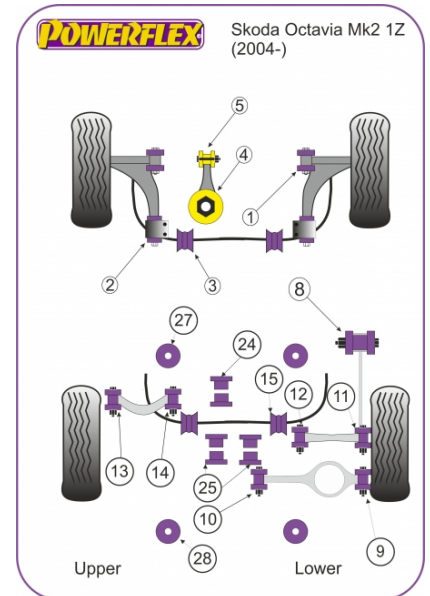

Notes

- PFF 85501G is on-car camber adjustable offering +/-0.5° of adjustment, for a non adjustable bush use PFF 85501.
- PFF8 5502G gives 1° of additional caster angle and anti lift properties, the bush is supplied pre fitted into the new bracket, for a bush without geometry adjustment use PFF 85502.
- PFF 85504 fits vehicles upto the middle of 2008, please check the picture of the 2 bushes in order to identify the insert you require.
- PFF 85704 fits vehicles from the middle of 2008 on, please check the picture of the 2 bushes in order to identify the insert you require.
- PFR 85524, PFR 85525, PFR 85527 & PFR 85528 fit 4 wheel drive models only.

FRONT WISHBONE FRONT BUSH

Qty Per Car 2

Diagram Ref. 1

Part No. **PFF 85501**

FRONT WISHBONE FRONT BUSH CAMBER ADJUSTABLE

Qty Per Car 2

Diagram Ref. 1

Part No. **PFF 85501G**

REAR ANTI ROLL BAR BUSH 18.5MM

Qty Per Car **2**

Diagram Ref. **15**

Part No. **PFR 8551518.5**

REAR ANTI ROLL BAR BUSH 19.6MM

Qty Per Car **2**

Diagram Ref. **15**

Part No. **PFR 8551519.6**

REAR ANTI ROLL BAR BUSH 20.5MM

Qty Per Car **2**

Diagram Ref. **15**

Part No. **PFR 8551520.5**

REAR ANTI ROLL BAR BUSH 20.7MM

Qty Per Car **2**

Diagram Ref. **15**

Part No. **PFR 8551520.7**