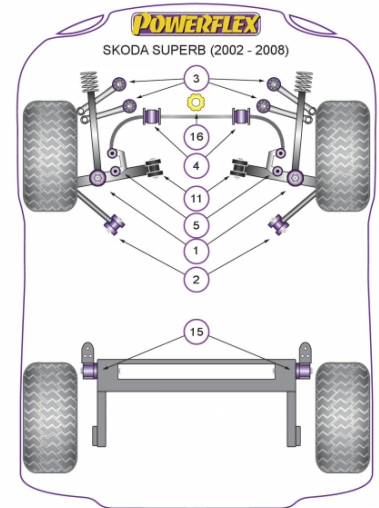

In addition to the Road Series parts listed please check the Black Series website for other bushes suitable for this car that may be more suited to Track/Race use.

FRONT LOWER SHOCK MOUNT

Qty Per Car 2

Diagram Ref. 1

Part No. **PFF 3201**

FRONT TIE BAR REAR BUSH

Qty Per Car 2

Diagram Ref. 2

Part No. **PFF 3202**

FRONT UPPER ARM TO CHASSIS BUSH

Qty Per Car 4

Diagram Ref. 3

Part No. **PFF 3203**

FRONT UPPER ARM TO CHASSIS BUSH CAMBER ADJUSTABLE

Qty Per Car 4

Diagram Ref. 3

Part No. **PFF 3203G**

FRONT ANTI ROLL BAR BUSH 25MM

Qty Per Car 2

Diagram Ref. 4

Part No. **PFF 320425**

FRONT ANTI ROLL BAR BUSH 27MM

Qty Per Car 2

Diagram Ref. 4

Part No. **PFF 320427**

FRONT ANTI ROLL BAR BUSH 29MM

Qty Per Car 2

Diagram Ref. 4