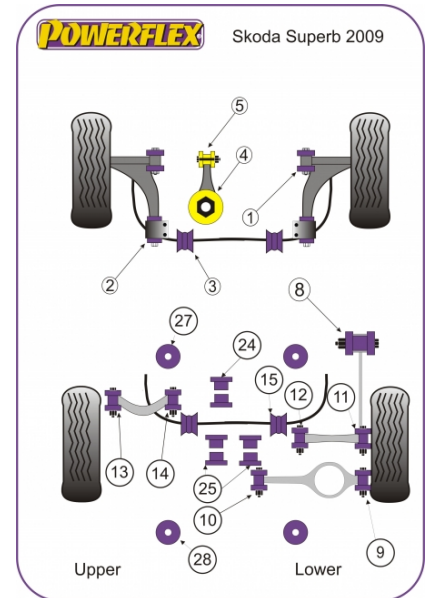

#### Notes

- PFF 85501G is on-car camber adjustable offering +/-0.5° of adjustment, for a non adjustable bush use PFF 85501.
- PFF 85502G gives 1° of additional caster angle and anti lift properties, the bush is supplied pre fitted into the new bracket, for a bush without geometry adjustment use PFF 85502.
- PFF 85504 fits vehicles upto the middle of 2008, please check the picture of the 2 bushes in order to identify the insert you require.
- PFF 85704 fits vehicles from the middle of 2008 on, please check the picture of the 2 bushes in order to identify the insert you require.
- PFR 85524, PFR 85525, PFR 85527 & PFR 85528 fit 4 wheel drive models only.

#### FRONT WISHBONE FRONT BUSH

Qty Per Car **2**

Diagram Ref. **1**

Part No. **PFF 85501**

#### FRONT WISHBONE FRONT BUSH CAMBER ADJUSTABLE

Qty Per Car **2**

Diagram Ref. **1**

Part No. **PFF 85501G**