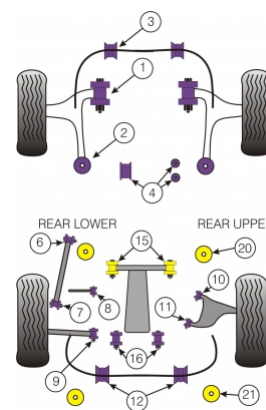

SUBARU - FORESTER (SH 05/08 ON)

Notes

- PFR 69714 fits models upto 06/2010
- PFR 69720 & PFR 69721 fit models 06/2010 onwards

PRODUCT PRICING INFORMATION

The prices shown on our website are per bush.

To get the total pack price you will need to multiple this price by the number of bushes per vehicle.

Bush Price x Qty Per Car = Pack Price

In addition to the Road Series parts listed please check the Black Series website for other bushes suitable for this car that may be more suited to Track/Race use.

Bush description	Quantity Per Car	Diagram Reference	Part Number	Retail Price Each
Front Arm Front Bush	2	1	PFF 69501	
Anti Lift, Caster ADJUSTABLE Front Arm Rear Bush Click for fitting instructions	2	2	PFF 69505G	
Front Anti Roll Bar Bush 18mm	2	3	PFF 6950318