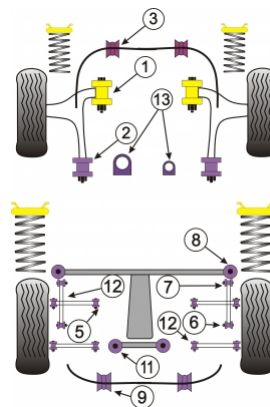

SUBARU - FORESTER SG (2002-2008)

Notes

- Front wishbones can be steel or alloy. Our bushes will fit both
- The front of the two rear tie bars on each side has a smaller sleeve bush on the inner end next to the diff. For one rear tie bar car kit order 6 x PFR 69110 & PFR 69111
- PFF 69107 will only fit Impreza's with pressed steel lower arms
- PFR 69122's are for rear diffs that mount directly to the subframe
- PFF 69102G is Geometry Adjustable and allows +/-0.33 degrees of Caster adjustment

In addition to the Road Series parts listed please check the Black Series website for other bushes suitable for this car that may be more suited to Track/Race use.

| Bush description | Quantity Per Car | Diagram Reference | Part Number | Retail Price Each |
|--|------------------|-------------------|------------------|-------------------|
|  Front Wishbone Front Bush | 2 | 1 | PFF 69201 | |