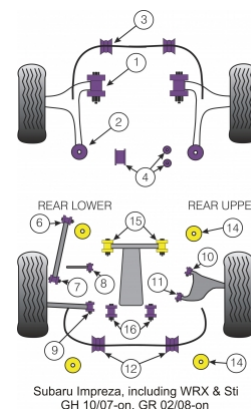

## SUBARU - IMPREZA INCLUDING WRX & STI, (GH 10/07-12/10, GR 02/08-12/10)

In addition to the Road Series parts listed please check the Black Series website for other bushes suitable for this car that may be more suited to Track/Race use.

Bush description	Quantity Per Car	Diagram Reference	Part Number	Retail Price Each
 <b>Front Arm Front Bush</b>	2	1	<b>PFF 69501</b>	
 <b>Anti Lift, Caster ADJUSTABLE Front Arm Rear Bush</b> Click for fitting instructions	2	2	<b>PFF 69502G</b>	
 <b>Front Anti Roll Bar Bush 18mm</b>	2	3	<b>PFF 6950318</b>	
 <b>Front Anti Roll Bar Bush 20mm</b>	2	3	<b>PFF 6950320</b>	
 <b>Front Anti Roll Bar Bush 21mm</b>	2	3	<b>PFF 6950321</b>	

	<b>Steering Rack Mounting Kit</b>	1	4	<b>PFF 69504</b>
	<b>Rear Trailing Arm Front Bush</b> Click for fitting instructions	2	6	<b>PFR 69506</b>
	<b>Rear Trailing Arm Rear Bush</b> Click for fitting instructions	2	7	<b>PFR 69507</b>
	<b>Rear Toe Adjuster Inner Bush</b>	2	8	<b>PFR 69508</b>
	<b>Rear Lower Track Control Inner Bush</b>	2	9	<b>PFR 69509</b>
	<b>PowerAlign Camber Bolt Kit (14mm)</b> Click for fitting instructions	1		<b>PFA100-14</b>
	<b>Rear Upper Arm Inner Front Bush</b> Click for fitting instructions	2	10	<b>PFR 69510</b>
	<b>Rear Upper Arm Inner Front Bush ADJUSTABLE</b> Click for fitting instructions	2	10	<b>PFR 69510G</b>
	<b>Rear Upper Arm Inner Rear Bush</b> Click for fitting instructions	2	11	<b>PFR 69511</b>
	<b>Rear Upper Arm Inner Rear Bush ADJUSTABLE</b> Click for fitting instructions	2	11	<b>PFR 69511G</b>
	<b>Rear Anti Roll Bar Bush 16mm</b>	2	12	<b>PFR 6951216</b>
	<b>Rear Anti Roll Bar Bush 18mm</b>	2	12	<b>PFR 6951218</b>
	<b>Rear Anti Roll Bar Bush 20mm</b>	2	12	<b>PFR 6951220</b>
	<b>Rear Subframe Insert</b> Click for fitting instructions	4	14	<b>PFR 69514</b>
	<b>Rear Diff Front Mounting Bush</b>	2	15	<b>PFR 69515</b>
	<b>Rear Diff Rear Mounting Bush</b> Click for fitting instructions	2	16	<b>PFR 69516</b>