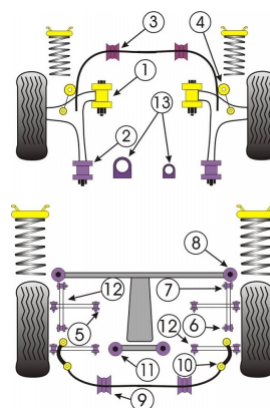

SUBARU - IMPREZA TURBO, WRX & STI (GD,GG 00 TO 07)

Notes

- Front wishbones can be steel or alloy. Our bushes will fit both
- The front of the two rear tie bars on each side has a smaller sleeve bush on the inner end next to the diff. For one rear tie bar car kit order 6 x PFR 69110 & PFR 69111
- PFF 69107 will only fit Impreza's with pressed steel lower arms
- PFR 69122's are for rear diffs that mount directly to the subframe
- PFF 69102G is Geometry Adjustable and allows +/-0.33 degrees of Caster adjustment
- For Rear Anti Roll Bar Bushes Use PF 69303-* upto 10/02, PFR 69305-* 11/02 on
- PFF 69109K Fits years 2000 to 2004 only ([click here](#) to confirm correct type)

In addition to the Road Series parts listed please check the Black Series website for other bushes suitable for this car that may be more suited to Track/Race use.

Bush description	Quantity Per Car	Diagram Reference	Part Number	Retail Price Each
 Front Wishbone Front Bush	2	1	PFF 69201	
 Front Wishbone Rear Bush	2	2	PFF 69102	

	PowerAlign Camber Bolt Kit (14mm) Click for fitting instructions	1		PFA100-14
	Rear Roll Bar Link Bush	4	10	PFR 69119
	Rear Diff Mount	2	11	PFR 69122
	Rear Tie Bar Bush	6	12	PFR 69110
	Steering Rack Mount Bushes	1	13	PFF 69109K
	Exhaust Mounts	1		EXH 009