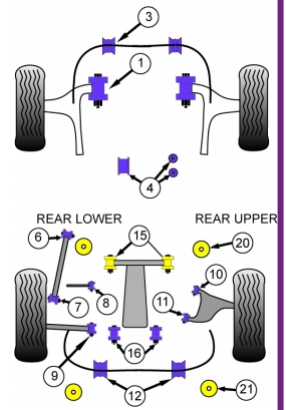

SUBARU - IMPREZA WRX & STI (2011-)

PRODUCT PRICING INFORMATION

The prices shown on our website are per bush.

To get the total pack price you will need to multiple this price by the number of bushes per vehicle.

Bush Price x Qty Per Car = Pack Price

In addition to the Road Series parts listed please check the Black Series website for other bushes suitable for this car that may be more suited to Track/Race use.

Bush description	Quantity Per Car	Diagram Reference	Part Number	Retail Price Each
 Front Arm Front Bush	2	1	PFF 69501	
 Front Anti Roll Bar Bush 18mm	2	3	PFF 6950318	
 Front Anti Roll Bar Bush 20mm	2	3	PFF 6950320	
 Front Anti Roll Bar Bush 21mm	2	3	PFF 6950321	
 Steering Rack Mounting Kit	1	4	PFF 69504	

	Rear Trailing Arm Front Bush Click for fitting instructions	2	6	PFR 69506
	Rear Trailing Arm Rear Bush Click for fitting instructions	2	7	PFR 69507
	Rear Toe Adjuster Inner Bush	2	8	PFR 69508
	Rear Lower Track Control Inner Bush	2	9	PFR 69509
	Rear Upper Arm Inner Front Bush Click for fitting instructions	2	10	PFR 69510
	Rear Upper Arm Inner Front Bush ADJUSTABLE Click for fitting instructions	2	10	PFR 69510G
	Rear Upper Arm Inner Rear Bush Click for fitting instructions	2	11	PFR 69511
	Rear Upper Arm Inner Rear Bush ADJUSTABLE Click for fitting instructions	2	11	PFR 69511G
	Rear Anti Roll Bar Bush 16mm	2	12	PFR 6951216
	Rear Anti Roll Bar Bush 18mm	2	12	PFR 6951218
	Rear Anti Roll Bar Bush 20mm	2	12	PFR 6951220
	Rear Diff Front Mounting Bush	2	15	PFR 69515
	Rear Diff Rear Mounting Bush Click for fitting instructions	2	16	PFR 69516
	Rear Sub Frame Front Bush Insert Click for fitting instructions	2	20	PFR 69620
	Rear Sub Frame Rear Bush Insert Click for fitting instructions	2	21	PFR 69621