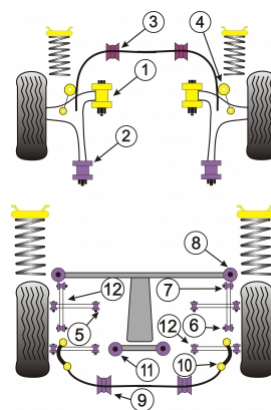

SUBARU - IMPREZA TURBO, WRX & STI (GC,GF 93 - 00)

Notes

- Front wishbones can be steel or alloy. Our bushes will fit both
- The front of the two rear tie bars on each side has a smaller sleeve bush on the inner end next to the diff. For one rear tie bar car kit order 6 x PFR 69110 & 2 x PFR 69111
- PFF 69107 will only fit Impreza's with pressed steel lower arms
- PFR 69122's are for rear diffs that mount directly to the subframe
- PFF 69102G is Geometry Adjustable and allows +/-0.33 degrees of Caster adjustment
- PFR 69123 Fits early JDM RA & UK WRX models using a separate diff mounting bracket, use PFR 69122 where diff mounts directly to subframe.

In addition to the Road Series parts listed please check the Black Series website for other bushes suitable for this car that may be more suited to Track/Race use.

Bush description	Quantity Per Car	Diagram Reference	Part Number	Retail Price Each
 Front Wishbone Front Bush	2	1	PFF 69101	
 Front Wishbone Rear Bush	2	2	PFF 69102	