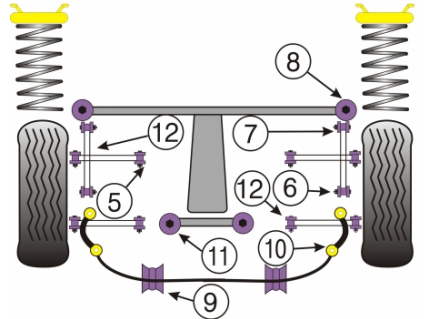

LEGACY BD, BG 93 TO 99

PRICING INFORMATION

The prices shown on our website are per bush.

To get the total pack price you will need to multiple this price by the number of bushes per vehicle.

Bush Price x Qty Per Car = Pack Price

Notes

- Front wishbones can be steel or alloy. Our bushes will fit both
- The front of the two rear tie bars on each side has a smaller sleeve bush on the inner end next to the diff. For one rear tie bar car kit order 6 x PFR 69110 & PFR 69111
- PFF 69107 will only fit Legacy with pressed steel lower arms
- PFR 69122's are for rear diffs that mount directly to the subframe
- PFF 69102G is Geometry Adjustable and allows +/-0.33 degrees of Caster adjustment

In addition to the Road Series parts listed please check the Black Series website for other bushes suitable for this car that may be more suited to Track/Race use.

FRONT WISHBONE FRONT BUSH

Qty Per Car **2**

Diagram Ref. **11**

Part No. **PFR 69122**

REAR TIE BAR BUSH

Qty Per Car **6**

Diagram Ref. **12**

Part No. **PFR 69110**

EXHAUST MOUNTS

Qty Per Car **1**