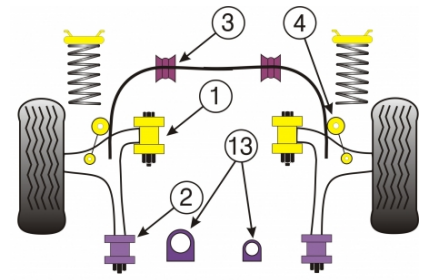

LEGACY BD, BG 93 TO 99

PRICING INFORMATION

The prices shown on our website are per bush.

To get the total pack price you will need to multiple this price by the number of bushes per vehicle.

Bush Price x Qty Per Car = Pack Price

Notes

- Front wishbones can be steel or alloy. Our bushes will fit both
- The front of the two rear tie bars on each side has a smaller sleeve bush on the inner end next to the diff. For one rear tie bar car kit order 6 x PFR 69110 & PFR 69111
- PFF 69107 will only fit Legacy with pressed steel lower arms
- PFR 69122's are for rear diffs that mount directly to the subframe
- PFF 69102G is Geometry Adjustable and allows +/-0.33 degrees of Caster adjustment

In addition to the Road Series parts listed please check the Black Series website for other bushes suitable for this car that may be more suited to Track/Race use.

FRONT WISHBONE FRONT BUSH

Qty Per Car **2**

Diagram Ref. **1**

Part No. **PFF 69101**

FRONT WISHBONE REAR BUSH

Qty Per Car **2**

Diagram Ref. **2**

Part No. **PFF 69102**

FRONT ARM REAR BUSH - CASTER ADJUST

Qty Per Car **2**

Diagram Ref. **2**

Part No. **PFF 69102G**

FRONT ANTI ROLL BAR TO CHASSIS BUSH 17MM

Qty Per Car **2**

Diagram Ref. **3**

Part No. **PF 6930317**

FRONT ANTI ROLL BAR TO CHASSIS BUSH 18MM

Qty Per Car **2**

Diagram Ref. **3**

Part No. **PF 6930318**

FRONT ANTI ROLL BAR TO CHASSIS BUSH 19MM

Qty Per Car **2**

Diagram Ref. **3**

Part No. **PF 6930319**