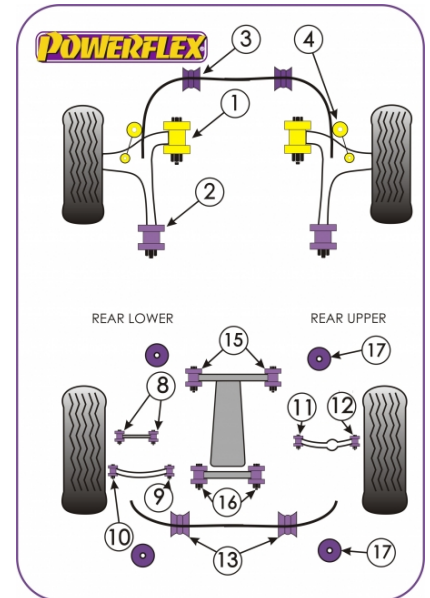

LEGACY BE & BH 98 TO 04

PRICING INFORMATION

The prices shown on our website are per bush.

To get the total pack price you will need to multiple this price by the number of bushes per vehicle.

Bush Price x Qty Per Car = Pack Price

Notes

- Front wishbones can be steel or alloy. Our bushes will fit both
- PFF 69107 will only fit models with pressed steel lower arms
- PFF 69102G is Geometry Adjustable and allows +/-0.33 degrees of Caster adjustment

In addition to the Road Series parts listed please check the Black Series website for other bushes suitable for this car that may be more suited to Track/Race use.

FRONT WISHBONE FRONT BUSH

Qty Per Car **2**

Diagram Ref. **1**

Part No. **PFF 69101**

FRONT WISHBONE REAR BUSH

Qty Per Car **2**

Diagram Ref. **2**

Part No. **PFF 69102**

FRONT ARM REAR BUSH - CASTER ADJUST

Qty Per Car **2**

Diagram Ref. **2**

Part No. **PFF 69102G**

FRONT ANTI ROLL BAR BUSH

Qty Per Car **2**

Diagram Ref. **3**

Part No. **PFF 6920518**

FRONT ANTI ROLL BAR BUSH 19MM

Qty Per Car **2**

Diagram Ref. **3**

Part No. **PFF 6920519**

FRONT ANTI ROLL BAR BUSH 20MM

Qty Per Car **2**

Diagram Ref. **3**

Part No. **PFF 6920520**

FRONT ANTI ROLL BAR BUSH 22MM

Qty Per Car **2**

Diagram Ref. **3**

Part No. **PFF 6920522**