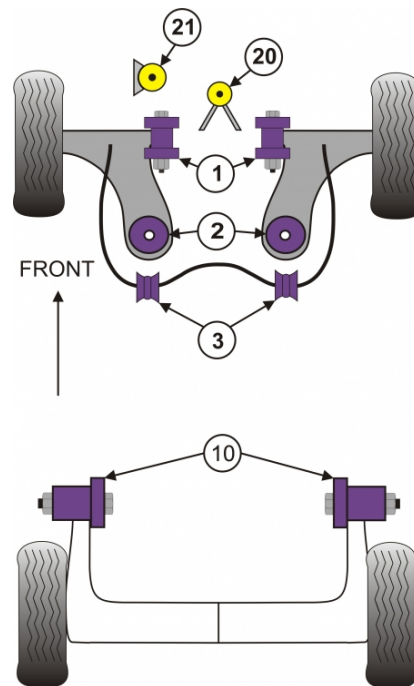

Notes:

- PFF 73401G allows on-car Camber adjustment of +/- 1deg. Use PFF 73401 if no adjustment is required.
- PFF 73402G allows on-car Caster adjustment of +/- 0.33deg. Use PFF 73402 if no adjustment is required.
- PFF 73420 & PFF 73421 fits European Sport models only and are inserts which fit into the original bush.

In addition to the Road Series parts listed please check the Black Series website for other bushes suitable for this car that may be more suited to Track/Race use.

FRONT ARM, FRONT BUSH

Qty Per Car **2**

Diagram Ref. **1**

Part No. **PFF 73401**

FRONT ARM FRONT BUSH, CAMBER ADJUSTABLE

Qty Per Car **2**

Diagram Ref. **1**

Part No. **PFF 73401G**

FRONT ARM, REAR BUSH

Qty Per Car **2**

Diagram Ref. **2**

Part No. **PFF 73402**

FRONT ARM REAR BUSH, CASTER ADJUSTABLE

Qty Per Car **2**

Diagram Ref. **2**

Part No. **PFF 73402G**

FRONT ANTI ROLL BAR BUSH 23MM

Qty Per Car **2**