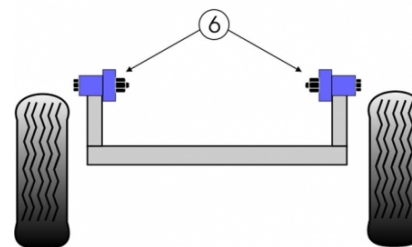

SUZUKI
SWIFT/SPORT