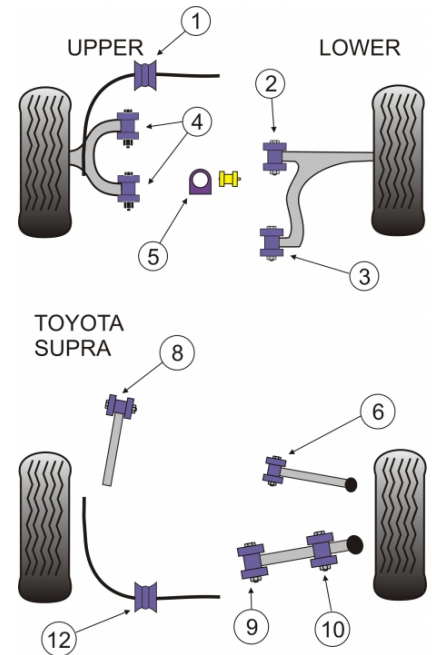

Notes:

- PFR 76610 fits 39mm hole
- PFR 76611 fits 40.5mm hole

In addition to the Road Series parts listed please check the Black Series website for other bushes suitable for this car that may be more suited to Track/Race use.

FRONT ANTI ROLL BAR BUSH 29MM

Qty Per Car 2

Diagram Ref. 1

Part No. **PFF 76601**

FRONT LOWER WISHBONE FRONT BUSH

Qty Per Car 2

Diagram Ref. 2

Part No. **PFF 76602**

REAR TRACK CONTROL ARM INNER BUSH

Qty Per Car **2**

Diagram Ref. **9**

Part No. **PFR 76609**

REAR TRACK CONTROL ARM OUTER BUSH

Qty Per Car **2**

Diagram Ref. **10**

Part No. **PFR 76610**

REAR ANTI ROLL BAR BUSH 20MM

Qty Per Car **2**

Diagram Ref. **12**

Part No. **PFR 7661220**

REAR ANTI ROLL BAR BUSH 21MM

Qty Per Car **2**

Diagram Ref. **12**

Part No. **PFR 7661221**
