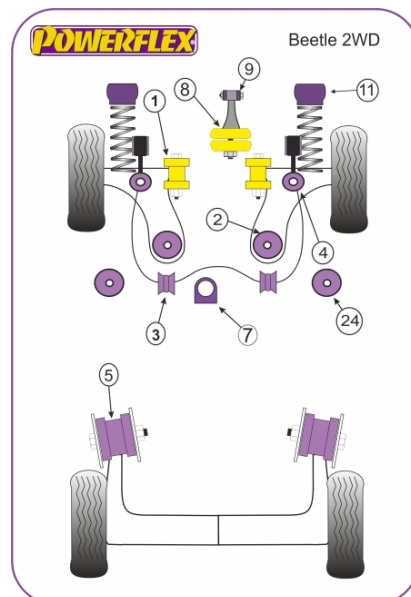

NEW BEETLE & CABRIO 2WD (1998-2011)

PRICING INFORMATION

The prices shown on our website are per bush.

To get the total pack price you will need to multiple this price by the number of bushes per vehicle.

Bush Price x Qty Per Car = Pack Price

Notes

- PFR 85610 fits models with a 69mm diameter bore rear beam.
For vehicles with 72.5mm bore please use PFR 85415.
- PFF 85414 Is for Race use and is a rose joint type bush

In addition to the Road Series parts listed please check the Black Series website for other bushes suitable for this car that may be more suited to Track/Race use.

FRONT WISHBONE FRONT BUSH

Qty Per Car **2**

Diagram Ref. **1**

Part No. **PFF 85201**

FRONT WISHBONE REAR BUSH

Qty Per Car **2**

Diagram Ref. **2**

Part No. **PFF 85410**

FRONT WISHBONE REAR BUSH (RACE USE)

Qty Per Car **2**