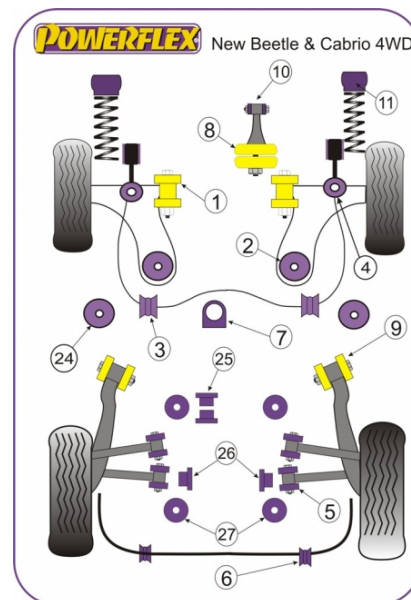

Bush Price x Qty Per Car = Pack Price

Notes

- On the front wishbones the later cars have a larger 45mm bush, in this case please use PFF 3501.
- For earlier cars with a 30mm bush please use PFF 85201.
- PFF 85414 Is for Race use and is a rose joint type bush
- PFR 3510G offers on-car Camber adjustment, for non adjustable bush use PFR 3510

In addition to the Road Series parts listed please check the Black Series website for other bushes suitable for this car that may be more suited to Track/Race use.

FRONT WISHBONE FRONT BUSH

Qty Per Car **2**

Diagram Ref. **1**

Part No. **PFF 85201**

FRONT WISHBONE REAR BUSH

Qty Per Car **2**

Diagram Ref. **2**

Part No. **PFF 85410**

FRONT WISHBONE REAR BUSH (RACE USE)

Qty Per Car **2**

Diagram Ref. **5**

Part No. **PFR 3510**

REAR ARM INNER BUSH CAMBER ADJUSTABLE

Qty Per Car **4**

Diagram Ref. **5**

Part No. **PFR 3510G**

REAR ANTI ROLL BAR MOUNTING 13MM

Qty Per Car **2**