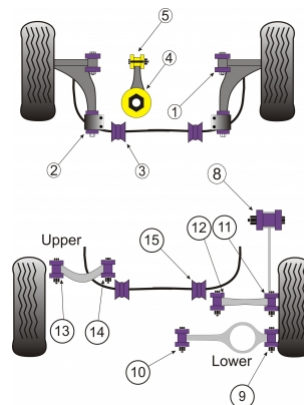

VOLKSWAGEN - EOS 1F (2006-)

Notes

- PFF 85501G is on-car camber adjustable offering +/-0.5° of adjustment, for a non adjustable bush use PFF 85501.
- PFF 85502G gives 1° of additional caster angle and anti lift properties, the bush is supplied pre fitted into the new bracket, for a bush without geometry adjustment use PFF 85502.
- PFF 85504 fits vehicles upto the middle of 2008, please check the picture of the 2 bushes in order to identify the insert you require.
- PFF 85704 fits vehicles from the middle of 2008 on, please check the picture of the 2 bushes in order to identify the insert you require.

In addition to the Road Series parts listed please check the Black Series website for other bushes suitable for this car that may be more suited to Track/Race use.

Bush description	Quantity Per Car	Diagram Reference	Part Number	Retail Price Each
 Front Wishbone Front Bush	2	1	PFF 85501	