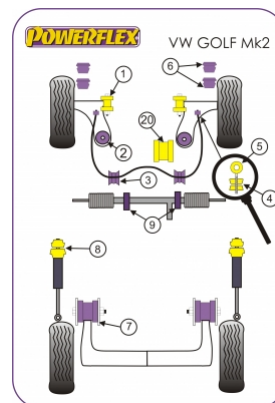

VOLKSWAGEN - GOLF MODELS - GOLF MK2 (1985 - 1992) - 2WD

Notes

- For power steering mount bushes please measure the width of bracket and select the correct part number.
- PFF 85232 is suitable for vehicles with a 18.5mm wide bracket.
- PFF 85233 is suitable for vehicles with a 15mm wide bracket.
- PFF 85244 & PFF 85245 don't fit vehicles with engine codes KR, PL, 9A and PG fitted with a hydro type mounting bush

In addition to the Road Series parts listed please check the Black Series website for other bushes suitable for this car that may be more suited to Track/Race use.

Bush description	Quantity Per Car	Diagram Reference	Part Number	Retail Price Each
 Front Wishbone Front Bush	2	1	PFF 85201	
 Front Wishbone Inner Bush	2	2	PFF 85203	
 Front Anti Roll Bar Mount 18mm	2	3	PFF 85205	