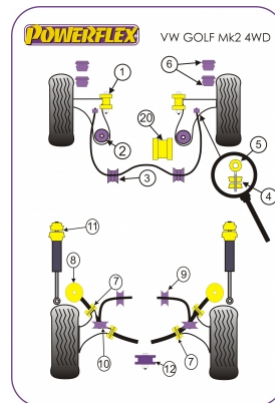

### Notes

- PFF 85244 & PFF 85245 don't fit vehicles with engine codes KR, PL, 9A and PG fitted with a hydro type mounting bush

In addition to the Road Series parts listed please check the Black Series website for other bushes suitable for this car that may be more suited to Track/Race use.

Bush description	Quantity Per Car	Diagram Reference	Part Number	Retail Price Each
 <b>Front Wishbone Front Bush</b>	2	1	<b>PFF 85201</b>	
 <b>Front Wish Bone Rear Bush</b>	2	2	<b>PFF 85265</b>	
 <b>Front Anti Roll Bar Mount 18mm</b>	2	3	<b>PFF 85205</b>	