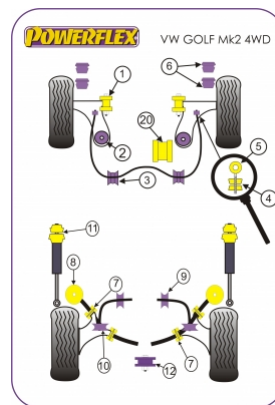

VOLKSWAGEN - GOLF MODELS - GOLF MK2 (1985 - 1992) - G60, RALLYE, COUNTRY

Notes

- PFF 85244 & PFF 85245 don't fit vehicles with engine codes KR, PL, 9A and PG fitted with a hydro type mounting bush

PRODUCT PRICING INFORMATION

The prices shown on our website are per bush.

To get the total pack price you will need to multiple this price by the number of bushes per vehicle.

Bush Price x Qty Per Car = Pack Price

In addition to the Road Series parts listed please check the Black Series website for other bushes suitable for this car that may be more suited to Track/Race use.

Bush description	Quantity Per Car	Diagram Reference	Part Number	Retail Price Each
 Front Wishbone Front Bush	2	1	PFF 85201	
 Front Wish Bone Rear Bush	2	2	PFF 85265	
 Front Anti Roll Bar Mount 18mm	2	3	PFF 85205	