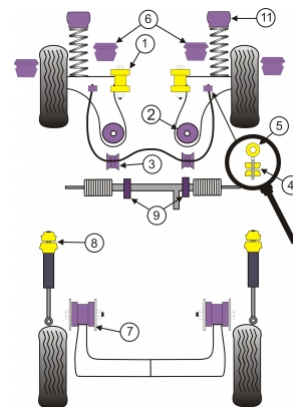

VOLKSWAGEN - GOLF MODELS - GOLF MK3 (1992 - 1998) - GOLF MK3 2WD (1992 - 1998)

Notes

- PFF 85208 & PFF 85209 Will Not Fit The VR6 Models
- For power steering mount bushes please measure the width of bracket and select the correct part number.
- PFF 85232 is suitable for vehicles with a 18.5mm wide bracket.
- PFF 85233 is suitable for vehicles with a 15mm wide bracket.
- PFF 85239 is suitable for Golf Mk3 models from 1992 to 1996 with 5 stud wheels only, this includes GTi, GTi 16v & VR6. From 1996 to 1998 they fit all Mk3 Golfs.
- PFR 85206 not suitable for Variant (Estate) models.

In addition to the Road Series parts listed please check the Black Series website for other bushes suitable for this car that may be more suited to Track/Race use.

Bush description	Quantity Per Car	Diagram Reference	Part Number	Retail Price Each
 Front Wishbone Front Bush	2	1	PFF 85201	

	Front Wishbone Rear Bush 🔗 Click for fitting instructions	2	2	PFF 85204
	Front Anti Roll Bar Mount 18mm	2	3	PFF 85205
	Front Anti Roll Bar Mount 20mm	2	3	PFF 8520520
	Front Eye Bolt Mounting Bush	2	4	PFF 85208
	Front Eye Bolt Mounting Bush 10mm	2	4	PFF 8520810
	Front Anti Roll Bar Eye Bolt Bush 18mm	2	5	PFF 85209
	Front Anti Roll Bar Eye Bolt Bush 20mm	2	5	PFF 8520920
	Front Subframe Mounts	4	6	PFF 85250
	Rear Beam Mounting Bush	2	7	PFR 85206
	Rear Shock Top Mounting Bush	2	8	PFR 85240
	Non Power Steering Rack Mount	2	9	PFF 85231
	Power Steering Rack Mount	1	9	PFF 85232
	Power Steering Rack Mount	1	9	PFF 85233
	Front Strut, Top Mount	2	11	PFF 85239
	Bump Stop Front	2		BS 006
	PowerAlign Camber Bolt Kit (12mm) 🔗 Click for fitting instructions	1		PFA 10012
	Exhaust Mounts	1		EXH 006
	Bump Stop Rear	2		BS 008
	Bump Stop Kit 🔗 Click for fitting instructions	1		BS 2001K
	Bump Stop Kit 🔗 Click for fitting instructions	1		BS 2005K