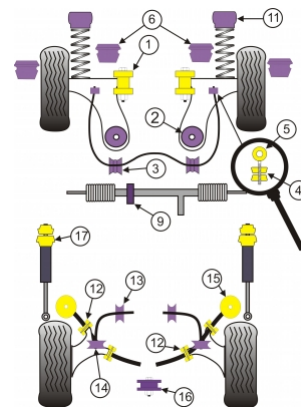

VOLKSWAGEN - GOLF MODELS - GOLF MK3 (1992 - 1998) - GOLF MK3 SYNCRO (1993 - 1997)

Notes

- PFR 85260 Fits models produced before 10/1994

PRODUCT PRICING INFORMATION

The prices shown on our website are per bush.

To get the total pack price you will need to multiple this price by the number of bushes per vehicle.

Bush Price x Qty Per Car = Pack Price

In addition to the Road Series parts listed please check the Black Series website for other bushes suitable for this car that may be more suited to Track/Race use.

Bush description	Quantity Per Car	Diagram Reference	Part Number	Retail Price Each
 Front Wishbone Front Bush	2	1	PFF 85201	
 Front Wishbone Rear Bush Click for fitting instructions	2	2	PFF 85204	
 Front Anti Roll Bar Mount 18mm	2	3	PFF 85205	

	Front Anti Roll Bar Mount 20mm	2	3	PFF 8520520
	Front Eye Bolt Mounting Bush	2	4	PFF 85208
	Front Eye Bolt Mounting Bush 10mm	2	4	PFF 8520810
	Front Anti Roll Bar Eye Bolt Bush 18mm	2	5	PFF 85209
	Front Anti Roll Bar Eye Bolt Bush 20mm	2	5	PFF 8520920
	Front Subframe Mounts	4	6	PFF 85250
	Power Steering Rack Mount	1	9	PFF 85232
	Power Steering Rack Mount	1	9	PFF 85233
	Front Strut, Top Mount	2	11	PFF 85239
	PowerAlign Camber Bolt Kit (12mm) 🔗 Click for fitting instructions	1		PFA 10012
	Rear Trailing Arm Bush	4	12	PFR 85262
	Rear Anti Roll Bar Inner Bush 18.5mm	2	13	PFR 85263
	Rear Anti Roll Bar Inner Bush 20mm	2	13	PFR 8526320
	Rear Anti Roll Bar Outer Mount 18.5mm	2	14	PFR 85264
	Rear Anti Roll Bar Outer Mount 20mm	2	14	PFR 8526420
	Rear Beam Mounting Bush	2	15	PFR 85260
	Rear Diff Rear Mounting Bush	1	16	PFR 85270
	Rear Shock Top Mounting Bush	2	17	PFR 85240