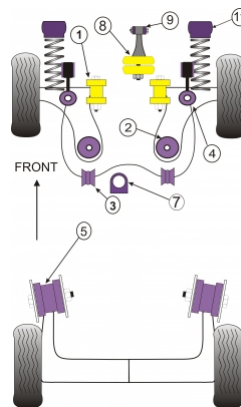

### Notes

- PFF 85414 is a Rose Jointed Bush For Motorsport Use

In addition to the Road Series parts listed please check the Black Series website for other bushes suitable for this car that may be more suited to Track/Race use.

| Bush description   | Quantity Per Car | Diagram Reference | Part Number        | Retail Price Each |
|--|------------------|-------------------|--------------------|-------------------|
|  <b>Front Wishbone Front Bush</b>   | 2                | 1                 | <b>PFF 85201</b>   |                   |
|  <b>Front Wishbone Rear Bush</b><br>Click for fitting instructions                  | 2                | 2                 | <b>PFF 85410</b>   |                   |
|  <b>Front Wishbone Rear Bush (Motorsport Use)</b><br>Click for fitting instructions | 2                | 2                 | <b>PFF 85414</b>   |                   |
|  <b>Front Anti Roll Bar Mount 19mm</b>  | 2                | 3                 | <b>PFF 8541119</b> |                   |