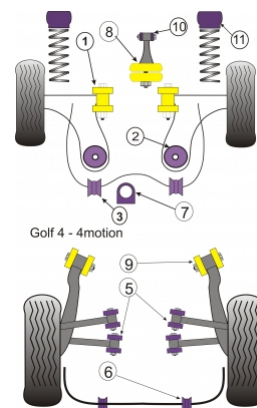

VOLKSWAGEN - GOLF MODELS - GOLF MK4 (1997 - 2006) - R32/4MOTION

Notes

- R32 models use a larger bush in the front wishbone front bush, PFF 3501 which has an outside diameter of 45mm
- PFF 85414 is a Rose Jointed Bush For Motorsport Use

In addition to the Road Series parts listed please check the Black Series website for other bushes suitable for this car that may be more suited to Track/Race use.

Bush description	Quantity Per Car	Diagram Reference	Part Number	Retail Price Each
 Front Wishbone Front Bush, Cast Arm, 45mm OD	2	1	PFF 3501	
 Front Wishbone Front Bush	2	1	PFF 85201	
 Front Wishbone Rear Bush R32 Click for fitting instructions	2	2	PFF 3610	

	Front Wishbone Rear Bush 🔧 Click for fitting instructions	2	2	PFF 85410
	Front Wishbone Rear Bush (Race Use) Fits All Models 🔧 Click for fitting instructions	2	2	PFF 85414
	Front Anti Roll Bar Bush 19mm	2	3	PFF 8541119
	Front Anti Roll Bar Mount 21mm	2	3	PFF 8541121
	Front Anti Roll Bar Mount 23mm	2	3	PFF 8541123
	Rear Wishbone Inner Bush	4	5	PFR 3510
	Rear Anti Roll Bar Mounting 13mm	2	6	PFR 351113
	Rear Anti Roll Bar Mounting 14mm	2	6	PFR 351114
	Rear Anti Roll Bar Mounting 15mm	2	6	PFR 351115
	Rear Anti Roll Bar Mounting 16mm	2	6	PFR 351116
	Rear Anti Roll Bar Mounting 19mm	2	6	PFR 351119
	Steering Rack Mount Bush	1	7	PFF 85416
	Front Engine Mount Dog Bone	1	8	PFF 85420
	Front Engine Mount Dog Bone (Diesel)	1	8	PFF 85420R
	Rear Wishbone Front Mounting Bush	2	9	PFR 3508
	Front Engine Mount Dog Bone Small Bush 🔧 Click for fitting instructions	1	10	PFF 85505
	Front Strut Top Mount Bush 🔧 Click for fitting instructions	2	11	PFF 85430