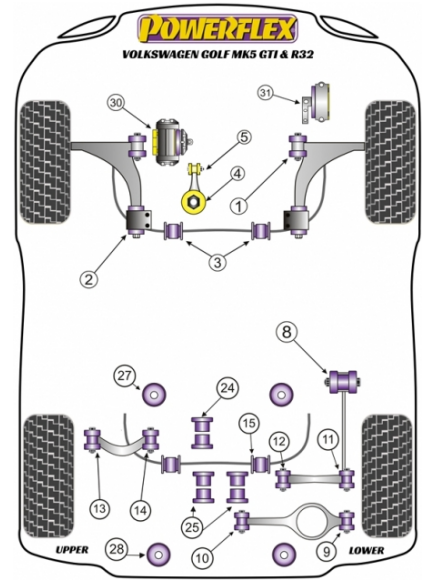

GOLF MK5 GTI & R32

The prices shown on our website are per bush.

To get the total pack price you will need to multiple this price by the number of bushes per vehicle.

Bush Price x Qty Per Car = Pack Price

Notes

- PFF 85501G is on-car camber adjustable offering +/-0.5° of adjustment, for a non adjustable bush use PFF 85501.
- PFF 85502G gives 1° of additional caster angle and anti lift properties, the bush is supplied pre fitted into the new bracket, for a bush without geometry adjustment use PFF 85502.
- PFF 85504 fits vehicles upto the middle of 2008, please check the picture of the 2 bushes in order to identify the insert you require.
- PFF 85704 fits vehicles from the middle of 2008 on, please check the picture of the 2 bushes in order to identify the insert you require.
- PFR 85524 & PFR 85525 fit 4 wheel drive models only.
- PFR 85527 & PFR 85528 fit 4 wheel drive models only up to 28.5.2012.
- PFF 85531 is an insert designed to fill the voids of the original bush. This mount is found various 2.0 FSi, 2.0 TFSi, 2.0 GTi, 2.0 Turbo & V6 3.2 & 3.6 engines. Please check voids of your original mount are the same as the image shown for correct fitment.

Qty Per Car **2**

Diagram Ref. **15**

Part No. **PFR 8551518.5**

REAR ANTI ROLL BAR BUSH 19.6MM

Qty Per Car **2**

Diagram Ref. **15**

Part No. **PFR 8551519.6**

REAR ANTI ROLL BAR BUSH 20.5MM

Qty Per Car **2**

Diagram Ref. **15**

Part No. **PFR 8551520.5**

REAR ANTI ROLL BAR BUSH 20.7MM

Qty Per Car **2**

Diagram Ref. **15**

Part No. **PFR 8551520.7**

REAR ANTI ROLL BAR BUSH 21.7MM