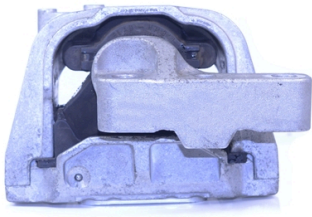

Notes

- PFF 85501G is on-car camber adjustable offering +/-0.5° of adjustment, for a non adjustable bush use PFF 85501.
- PFF 85502G gives 1° of additional caster angle and anti lift properties, the bush is supplied pre fitted into the new bracket, for a bush without geometry adjustment use PFF 85502.
- PFF 85504 fits vehicles upto the middle of 2008, please check the picture of the 2 bushes in order to identify the insert you require.
- PFF 85704 fits vehicles from the middle of 2008 on, please check the picture of the 2 bushes in order to identify the insert you require.
- PFR 85524 & PFR 85525 fit 4 wheel drive models only.
- PFR 85527 & PFR 85528 fit 4 wheel drive models only up to 28.5.2012.
- PFF 85531 is an insert designed to fill the voids of the original bush. This mount is found various 2.0 FSi, 2.0 TFSi, 2.0 GTi, 2.0 Turbo & V6 3.2 & 3.6 engines. Please check voids of your original mount are the same as the image shown for correct fitment.

USE PFF85-504 FOR THIS MOUNT

USE PFF85-704 FOR THIS MOUNT

UP TO MID 2008

FROM MID 2008 ON

**PFF85-531 Fits Upper Engine Mount
with this profile only.**

FRONT

BACK

**PFF85-532 FITS UPPER ENGINE MOUNT
WITH THIS PROFILE ONLY**