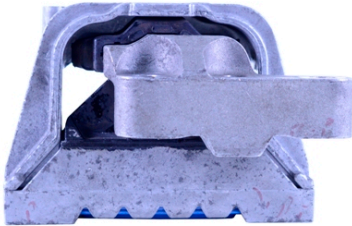

Notes

- PFF 85501G is on-car camber adjustable offering +/-0.5° of adjustment, for a non adjustable bush use PFF 85501.
- PFF 85502G gives 1° of additional caster angle and anti lift properties, the bush is supplied pre fitted into the new bracket, for a bush without geometry adjustment use PFF 85502.
- PFF 85504 fits vehicles upto the middle of 2008, please check the picture of the 2 bushes in order to identify the insert you require.
- PFF 85704 fits vehicles from the middle of 2008 on, please check the picture of the 2 bushes in order to identify the insert you require.
- PFR 85524 & PFR 85525 fit 4 wheel drive models only.
- PFR 85527 & PFR 85528 fit 4 wheel drive models only up to 28.5.2012.
- PFF 85531 is an insert designed to fill the voids of the original bush. This mount is found various 2.0 FSi, 2.0 TFSi, 2.0 GTi, 2.0 Turbo & V6 3.2 & 3.6 engines. Please check voids of your original mount are the same as the image shown for correct fitment.

USE PFF85-504 FOR THIS MOUNT

USE PFF85-704 FOR THIS MOUNT

UP TO MID 2008

FROM MID 2008 ON

**PFF85-531 Fits Upper Engine Mount
with this profile only.**

FRONT

BACK

**PFF85-532 FITS UPPER ENGINE MOUNT
WITH THIS PROFILE ONLY**