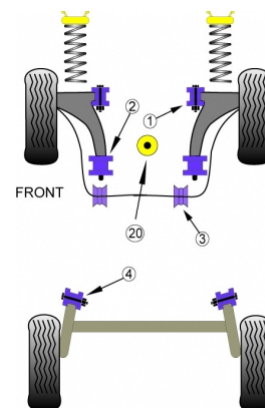

VOLKSWAGEN - POLO MODELS - POLO 9N/9N3 (2002 - 2008)

Notes:

- PFF 85620 is suitable for petrol engine road models
- PFF 85620P is suitable for track car/tuned models
- PFF 85620R is suitable for diesel engine models
- Fitting engine mount bush to 1.4 TDI 3 cylinders is not advisable

In addition to the Road Series parts listed please check the Black Series website for other bushes suitable for this car that may be more suited to Track/Race use.

Bush description	Quantity Per Car	Diagram Reference	Part Number	Retail Price Each
 Front Wishbone Front Bush	2	1	PFF 85201	
 Front Wishbone Rear Bush Click for fitting instructions	2	2	PFF 85602	
 Front Anti Roll Bar Bush 16mm	2	3	PFF 8560316	

	Front Anti Roll Bar Bush 17.5mm	2	3	PFF 8560318
	Front Anti Roll Bar Bush 19mm	2	3	PFF 8560319
	Front Anti Roll Bar Bush 20mm	2	3	PFF 8560320
	Rear Beam Mounting Bush	2	4	PFR 85415
	Lower Engine Mount Large Bush	1	20	PFF 85620
	Lower Engine Mount Large Bush (Track Use)	1	20	PFF 85620P
	Lower Engine Mount Large Bush (Diesel)	1	20	PFF 85620R