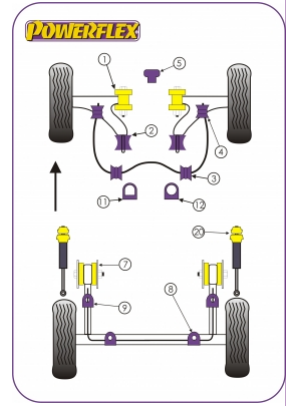

VOLKSWAGEN - SCIROCCO (1973 - 1992)

Notes

- PFR 85241 fits models 1977 onwards.

PRODUCT PRICING INFORMATION

The prices shown on our website are per bush.

To get the total pack price you will need to multiple this price by the number of bushes per vehicle.

Bush Price x Qty Per Car = Pack Price

In addition to the Road Series parts listed please check the Black Series website for other bushes suitable for this car that may be more suited to Track/Race use.

Bush description	Quantity Per Car	Diagram Reference	Part Number	Retail Price Each
 Front Wishbone Inner Bush	2	1	PFF 85211	
 Front Wishbone Rear Bush	2	2	PFF 85213	
 Front Anti Roll Bar Inner Mount	2	3	PFF 85216	
 Front Anti Roll Bar Outer Mount 16mm	2	4	PFF 85215	