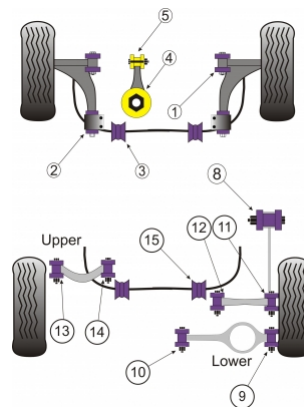

VOLKSWAGEN - SCIROCCO MK3 13 (2008-)

Notes

- PFF 85501G is on-car camber adjustable offering +/-0.5° of adjustment, for a non adjustable bush use PFF 85501.
- PFF 85502G gives 1° of additional caster angle and anti lift properties, the bush is supplied pre fitted into the new bracket, for a bush without geometry adjustment use PFF 85502.
- PFF 85504 fits vehicles upto the middle of 2008, please check the picture of the 2 bushes in order to identify the insert you require.
- PFF 85704 fits vehicles from the middle of 2008 on, please check the picture of the 2 bushes in order to identify the insert you require.

In addition to the Road Series parts listed please check the Black Series website for other bushes suitable for this car that may be more suited to Track/Race use.

Bush description	Quantity Per Car	Diagram Reference	Part Number	Retail Price Each