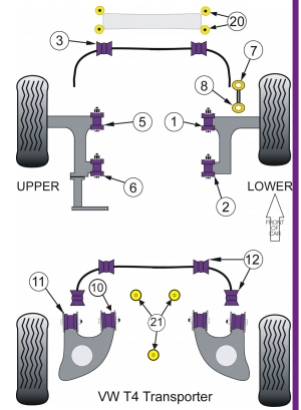

VOLKSWAGEN - TRANSPORTER T4 (1991 - 2004)

Notes:

- PFF 851101 fits early vehicles 1991-1996
- PFF 851131 fits late vehicles 1997-2004
- PFF 85110423 fits 23mm front anti roll bar from 1991 to 1996
- PFF 85110323 fits 23mm front anti roll bar from 1996 to 2004
- PFF 85110327 fits 27mm front anti roll bar all years
- PFF 851107 not needed for 27mm it only fits 23mm diameter anti roll bars.
- PFF 851120-* Vehicles between 1991 & 1994 use either 8mm or 10mm bolts, please check, later vehicles use 10mm bolts.
- PFR 851020 KIT3 only fits the rear diff on Syncro models

In addition to the Road Series parts listed please check the Black Series website for other bushes suitable for this car that may be more suited to Track/Race use.

Bush description	Quantity Per Car	Diagram Reference	Part Number	Retail Price Each
 Front Lower Arm Front Bush, upto 1996	2	1	PFF 851101	

	Front Lower Arm Front Bush, from 1997	2	1	PFF 851131
	Front Lower Arm Rear Bush 🔗 Click for fitting instructions	2	2	PFF 851102
	Anti Roll Bar Mount Bush 23mm	2	3	PFF 85110323
	Anti Roll Bar Mount Bush 27mm	2	3	PFF 85110327
	Anti Roll Bar Mount Bush 23mm	2	3	PFF 85110423
	Front Upper Arm Front Bush	2	5	PFF 851105
	Front Upper Arm Rear Bush	2	6	PFF 851106
	23mm Anti Roll Bar To Link Rod Bush	2	7	PFF 851107
	Front Anti Roll Bar Link Rod To Arm Bush 🔗 Click for fitting instructions	2	8	PFF 851108
	Rear Trailing Arm Inner Bush To Chassis	2	10	PFR 851110
	Rear Trailing Arm Outer Bush To Chassis	2	11	PFR 851111
	Rear Anti Roll Bar Bush 20mm	4	12	PFR 85111220
	Rear Anti Roll Bar Bush 26mm	4	12	PFR 85111226
	Rear Anti Roll Bar Bush 28mm	4	12	PFR 85111228
	Front Steering Rack Mount Bush 8mm Bolt	4	20	PFF 8511208
	Front Steering Rack Mount Bush 10mm Bolt	4	20	PFF 85112010
	Diff Mounting Bush Kit Of 3	1	21	PFR 851020 KIT3