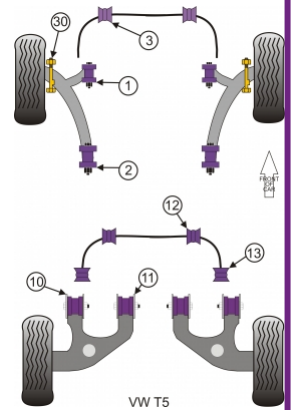

VOLKSWAGEN - TRANSPORTER T5 (2004 -)

Notes

- PFF 851301G allows on-car Camber adjustment of +/- 0.75 deg. Use PFF 851301 if no adjustment is required
- PFF 851302G allows on-car Caster adjustment of +/- 0.6 deg. Use PFF 851302 if no adjustment is required
- PFR 851310G and PFR85-1311G allows on-car adjustment of +/- 1.0 degree camber and toe. Use PFF 851310 and PFR 851311 if no adjustment is required
- PFA 10014 are camber bolts for additional adjustment, they do not fit vehicles where the front shock absorber slides into the hub it has to have a bracket at the bottom of the shock with 2 bolt fixing to work.

In addition to the Road Series parts listed please check the Black Series website for other bushes suitable for this car that may be more suited to Track/Race use.

Bush description	Quantity Per Car	Diagram Reference	Part Number	Retail Price Each
 PowerAlign Camber Bolt Kit (14mm) Click for fitting instructions	1		PFA 10014	