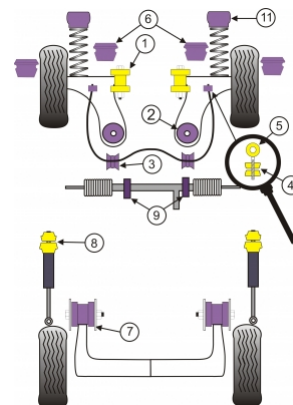

### Notes

- VR6 & GT models with chassis codes AAA, AGG & AKR Do Not Use PFR85-208
- For power steering mount bushes please measure the width of bracket and select the correct part number.
- PFF 85232 is suitable for vehicles with a 18.5mm wide bracket.
- PFF 85233 is suitable for vehicles with a 15mm wide bracket.
- This bush is suitable for Vento models from 1992 to 1996 with 5 stud wheels only. From 1996 to 1998 they fit all models.

In addition to the Road Series parts listed please check the Black Series website for other bushes suitable for this car that may be more suited to Track/Race use.

Bush description	Quantity Per Car	Diagram Reference	Part Number	Retail Price Each
 <b>Front Wishbone Front Bush</b>	2	1	<b>PFF 85201</b>	
 <b>Front Wishbone Inner Bush (rear)</b> <a href="#">Click for fitting instructions</a>	2	2	<b>PFF 85204</b>	