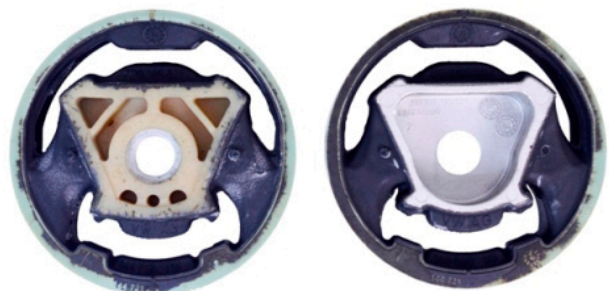

**Use PFF85-832 Or PFF85-833 For OEM
part number 5Q0198 037 B**

In addition to the Road Series parts listed please check the Black Series website for