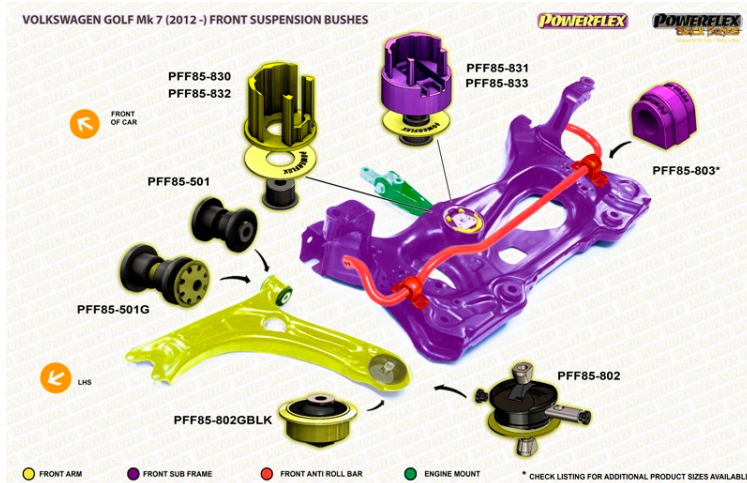

GOLF MK7 5G 2WD 122PS PLUS MULTI-LINK

The prices shown on our website are per bush.

To get the total pack price you will need to multiple this price by the number of bushes per vehicle.

Bush Price x Qty Per Car = Pack Price

Suitable for the following models.

Model	Displacement	Max. Power
1.4 TSI BlueMotion	1,390 cc (85 cu in)	122 PS (90 kW; 120 hp) at 5,000 rpm
1.4 TSI BlueMotion	1,390 cc (85 cu in)	125 PS (92 kW; 123 hp) at 5,000-6,000 rpm
1.4 TSI BlueMotion	1,395 cc (85 cu in)	140 PS (103 kW; 138 hp) at 4,500-6,000 rpm
1.4 TSI BlueMotion	1,395 cc (85 cu in)	150 PS (110 kW; 148 hp) at 5,000-6,000 rpm

1.8 TSI	1,798 cc (110 cu in)	172 PS (127 kW; 170 hp) at 4,800–6,200 rpm
GTE	1,395 cc (85 cu in)	GTE Hybrid mode - 205 PS (151 kW; 202 hp) at 3,750–6,000 rpm
GTI	1,984 cc (121 cu in)	220 PS (162 kW; 217 hp) at 4,500-6,200 rpm
GTI (with Performance Package)	1,984 cc (121 cu in)	230 PS (169 kW; 227 hp) at 4,700-6,200 rpm
R	1,984 cc (121 cu in)	300 PS (221 kW; 296 hp) at 5,500-6,200 rpm
2.0 TDI BlueMotion	1,968 cc (120 cu in)	150 PS (110 kW; 148 hp) at 3,500–4,000 rpm
GTD	1,968 cc (120 cu in)	184 PS (135 kW; 181 hp) at 3,500–4,000 rpm

Notes

- PFF85-830 is an insert for OEM part number 5Q0198 037 A.
- PFF85-831 is a complete bush for OEM part number 5Q0198 037 A.
- PFF85-832 is an insert for OEM part number 5Q0198 037 B.
- PFF85-833 is a complete bush for OEM part number 5Q0198 037 B.