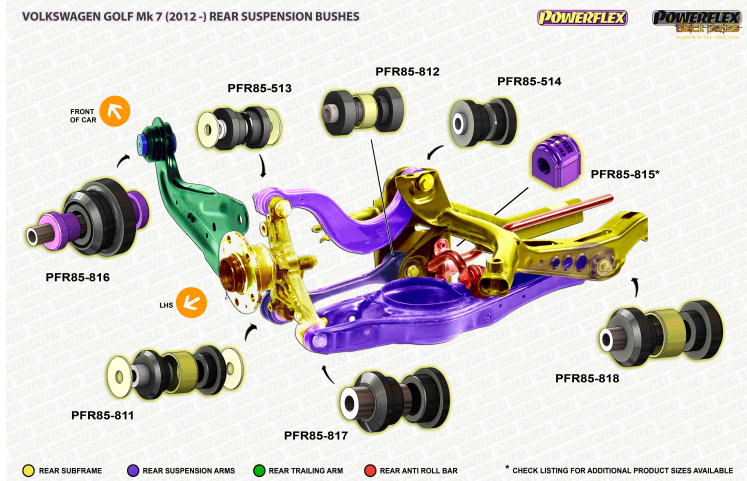

GOLF MK7 5G 2WD 122PS PLUS MULTI-LINK

The prices shown on our website are per bush.

To get the total pack price you will need to multiple this price by the number of bushes per vehicle.

Bush Price x Qty Per Car = Pack Price

Suitable for the following models.

Model	Displacement	Max. Power
1.4 TSI BlueMotion	1,390 cc (85 cu in)	122 PS (90 kW; 120 hp) at 5,000 rpm
1.4 TSI BlueMotion	1,390 cc (85 cu in)	125 PS (92 kW; 123 hp) at 5,000-6,000 rpm
1.4 TSI BlueMotion	1,395 cc (85 cu in)	140 PS (103 kW; 138 hp) at 4,500-6,000 rpm
1.4 TSI BlueMotion	1,395 cc (85 cu in)	150 PS (110 kW; 148 hp) at 5,000-6,000 rpm

1.8 TSI	1,798 cc (110 cu in)	172 PS (127 kW; 170 hp) at 4,800–6,200 rpm
GTE	1,395 cc (85 cu in)	GTE Hybrid mode - 205 PS (151 kW; 202 hp) at 3,750–6,000 rpm
GTI	1,984 cc (121 cu in)	220 PS (162 kW; 217 hp) at 4,500-6,200 rpm
GTI (with Performance Package)	1,984 cc (121 cu in)	230 PS (169 kW; 227 hp) at 4,700-6,200 rpm
R	1,984 cc (121 cu in)	300 PS (221 kW; 296 hp) at 5,500-6,200 rpm
2.0 TDI BlueMotion	1,968 cc (120 cu in)	150 PS (110 kW; 148 hp) at 3,500–4,000 rpm
GTD	1,968 cc (120 cu in)	184 PS (135 kW; 181 hp) at 3,500–4,000 rpm

Notes

- PFF85-830 is an insert for OEM part number 5Q0198 037 A.
- PFF85-831 is a complete bush for OEM part number 5Q0198 037 A.
- PFF85-832 is an insert for OEM part number 5Q0198 037 B.
- PFF85-833 is a complete bush for OEM part number 5Q0198 037 B.