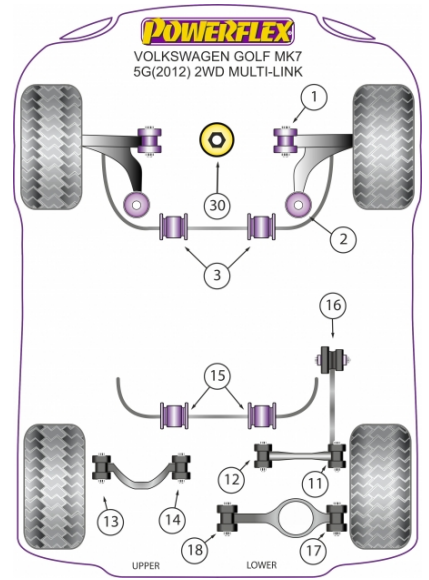

GOLF MK7 5G 2WD 122PS PLUS MULTI-LINK

The prices shown on our website are per bush.

To get the total pack price you will need to multiple this price by the number of bushes per vehicle.

Bush Price x Qty Per Car = Pack Price

Notes

- PFF85-830 is an insert for OEM part number 5Q0198 037 A.
- PFF85-831 is a complete bush for OEM part number 5Q0198 037 A.
- PFF85-832 is an insert for OEM part number 5Q0198 037 B.
- PFF85-833 is a complete bush for OEM part number 5Q0198 037 B.